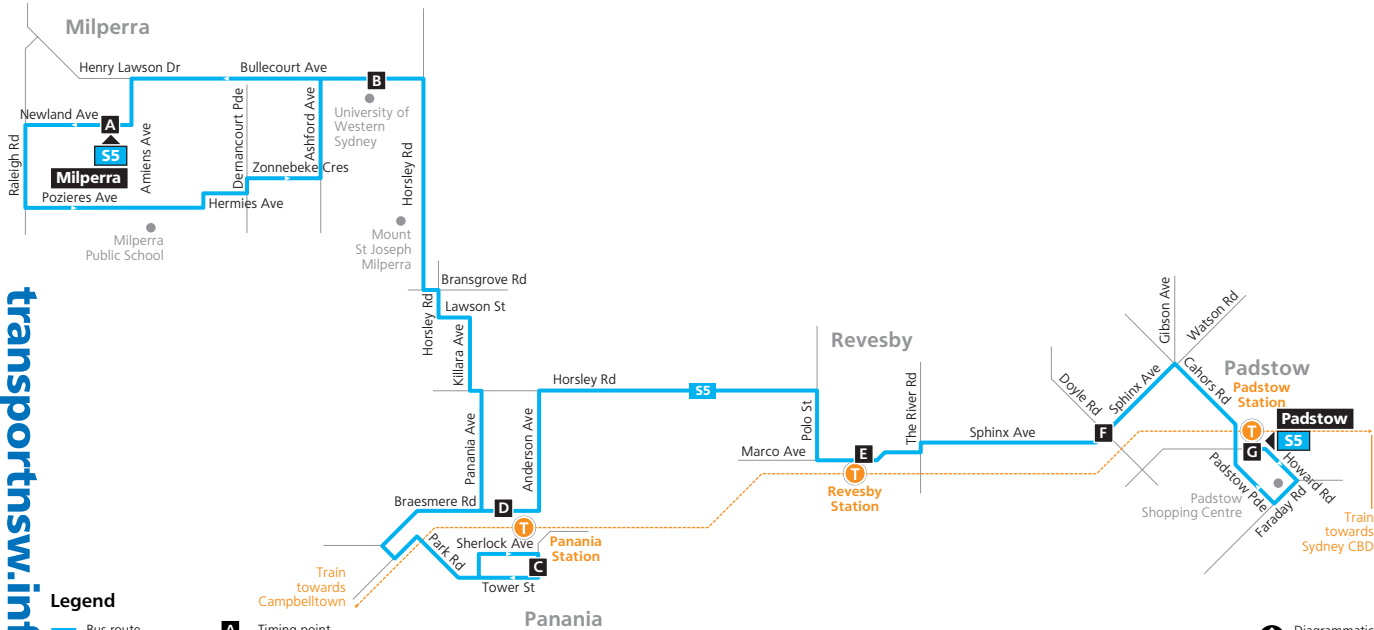

S5

B

Milperra to Padstow
servicing Panania & Revesby

Milperra to Padstow

Monday to Friday						
map ref	Route Number	S5	S5	S5	S5	S5
A	Milperra Newland Avenue	–	09:57	11:12	12:52	14:07
B	UWS Milperra Bullecourt Avenue	A08:53	10:05	11:20	13:00	14:15
C	Panania Library Anderson Avenue	09:00	10:15	11:30	13:10	14:25
D	Panania Station Braesmere Road	09:04	10:19	11:34	13:14	14:29
E	Revesby Station Marco Avenue	09:11	10:26	11:41	13:21	14:36
F	Doyle Road & Sphinx Avenue	09:14	10:29	11:44	13:24	14:39
G	Padstow Station Howard Road	09:17	10:32	11:47	13:27	14:42

Padstow to Milperra

Monday to Friday								
map ref	Route Number	S5	S5	S5	S5	S5	S5	S5
G	Padstow Station Howard Road	09:25	10:40	12:20	13:35	14:50	–	–
F	Doyle Road & Sphinx Avenue	09:29	10:44	12:24	13:39	14:54	–	–
E	Revesby Station Marco Avenue	09:32	10:47	12:27	13:42	14:57	15:10	\$16:10
D	Panania Station Braesmere Road	09:39	10:54	12:34	13:49	–	B	\$16:14
C	Panania Library Anderson Avenue	09:44	10:59	12:39	13:54	–	B	–
B	UWS Milperra Bullecourt Avenue	09:53	11:08	12:48	14:03	–	15:21	\$16:23
A	Milperra Newland Avenue	09:57	11:12	12:52	14:07	–	15:24	\$16:27

For the most up-to-date times, use the Trip Planner or Departures on transportnsw.info

Explanation of definitions and symbols

A	Bus starts from Killara Avenue at this time and does not operate from UWS.
B	Bus operates via Horsley Road direct to Killara Avenue, NOT via Panania Station.
S	Bus operates on school days only.
	Wheelchair Accessible.

Legend

- Bus route
- Bus route number
- Timing point
- Train line/station

Diagrammatic Map
Not to Scale