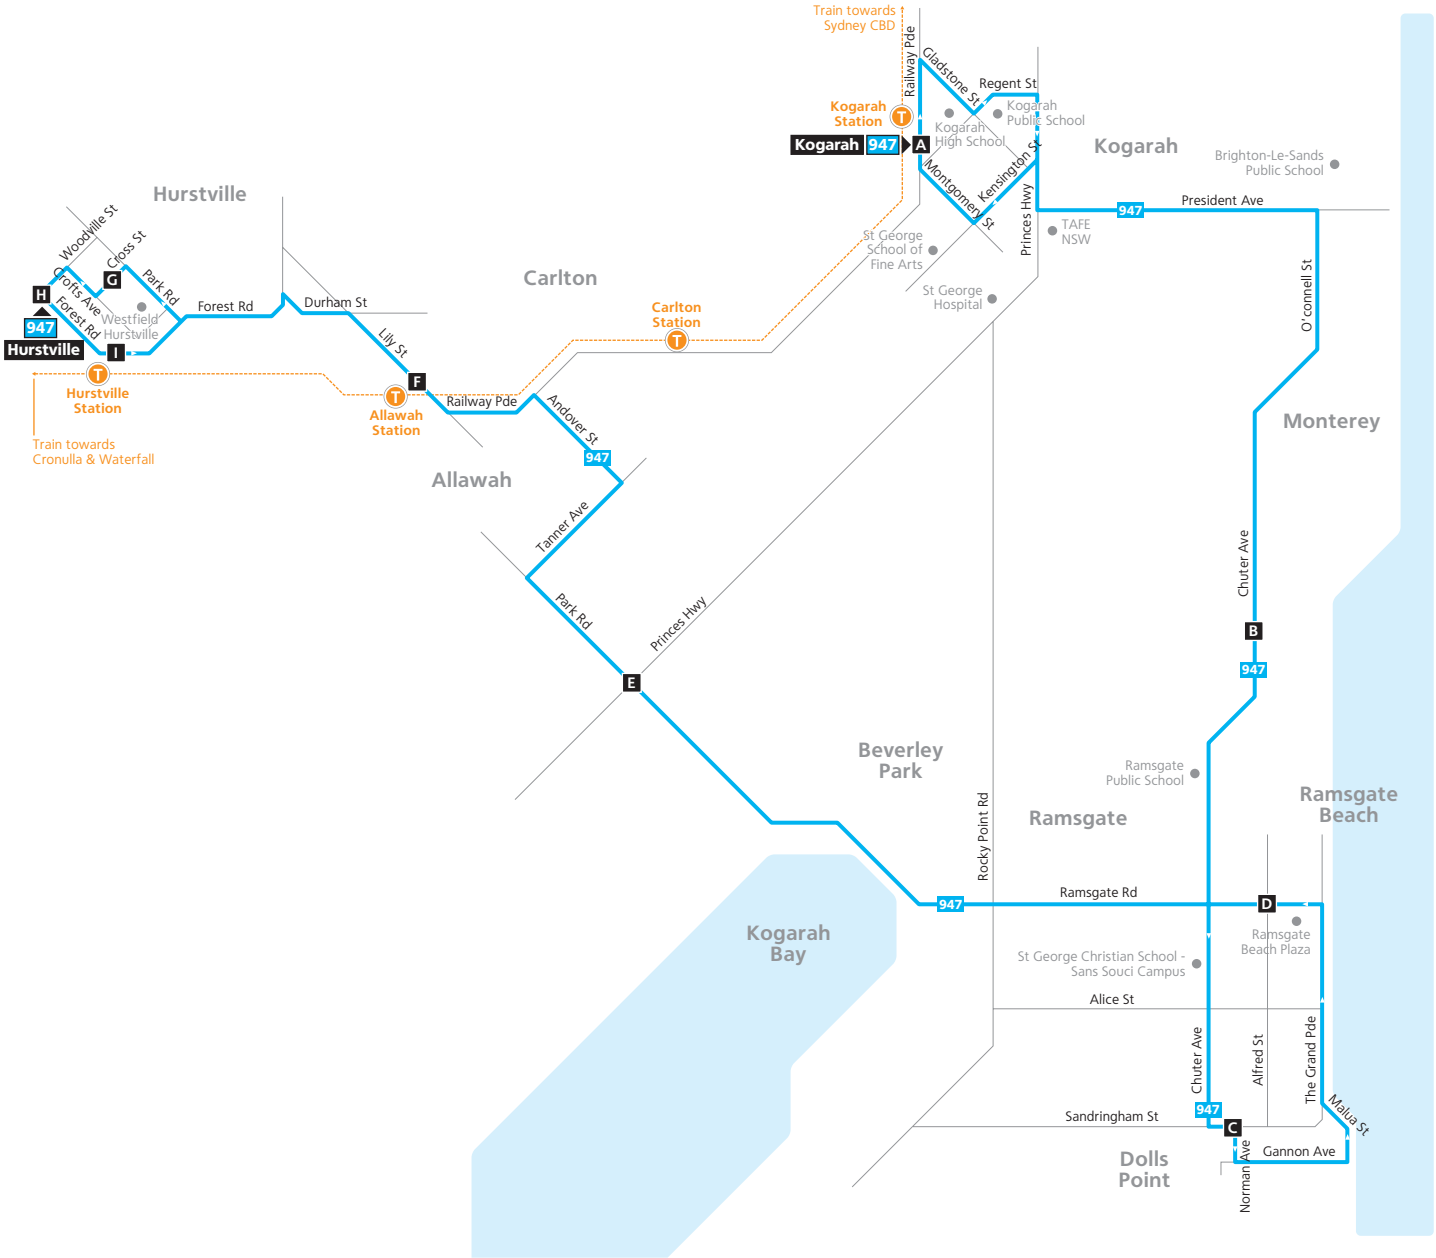

Route 947

Legend

- Bus route
- 947 Bus route number
- A Timing point
- T Train line/station