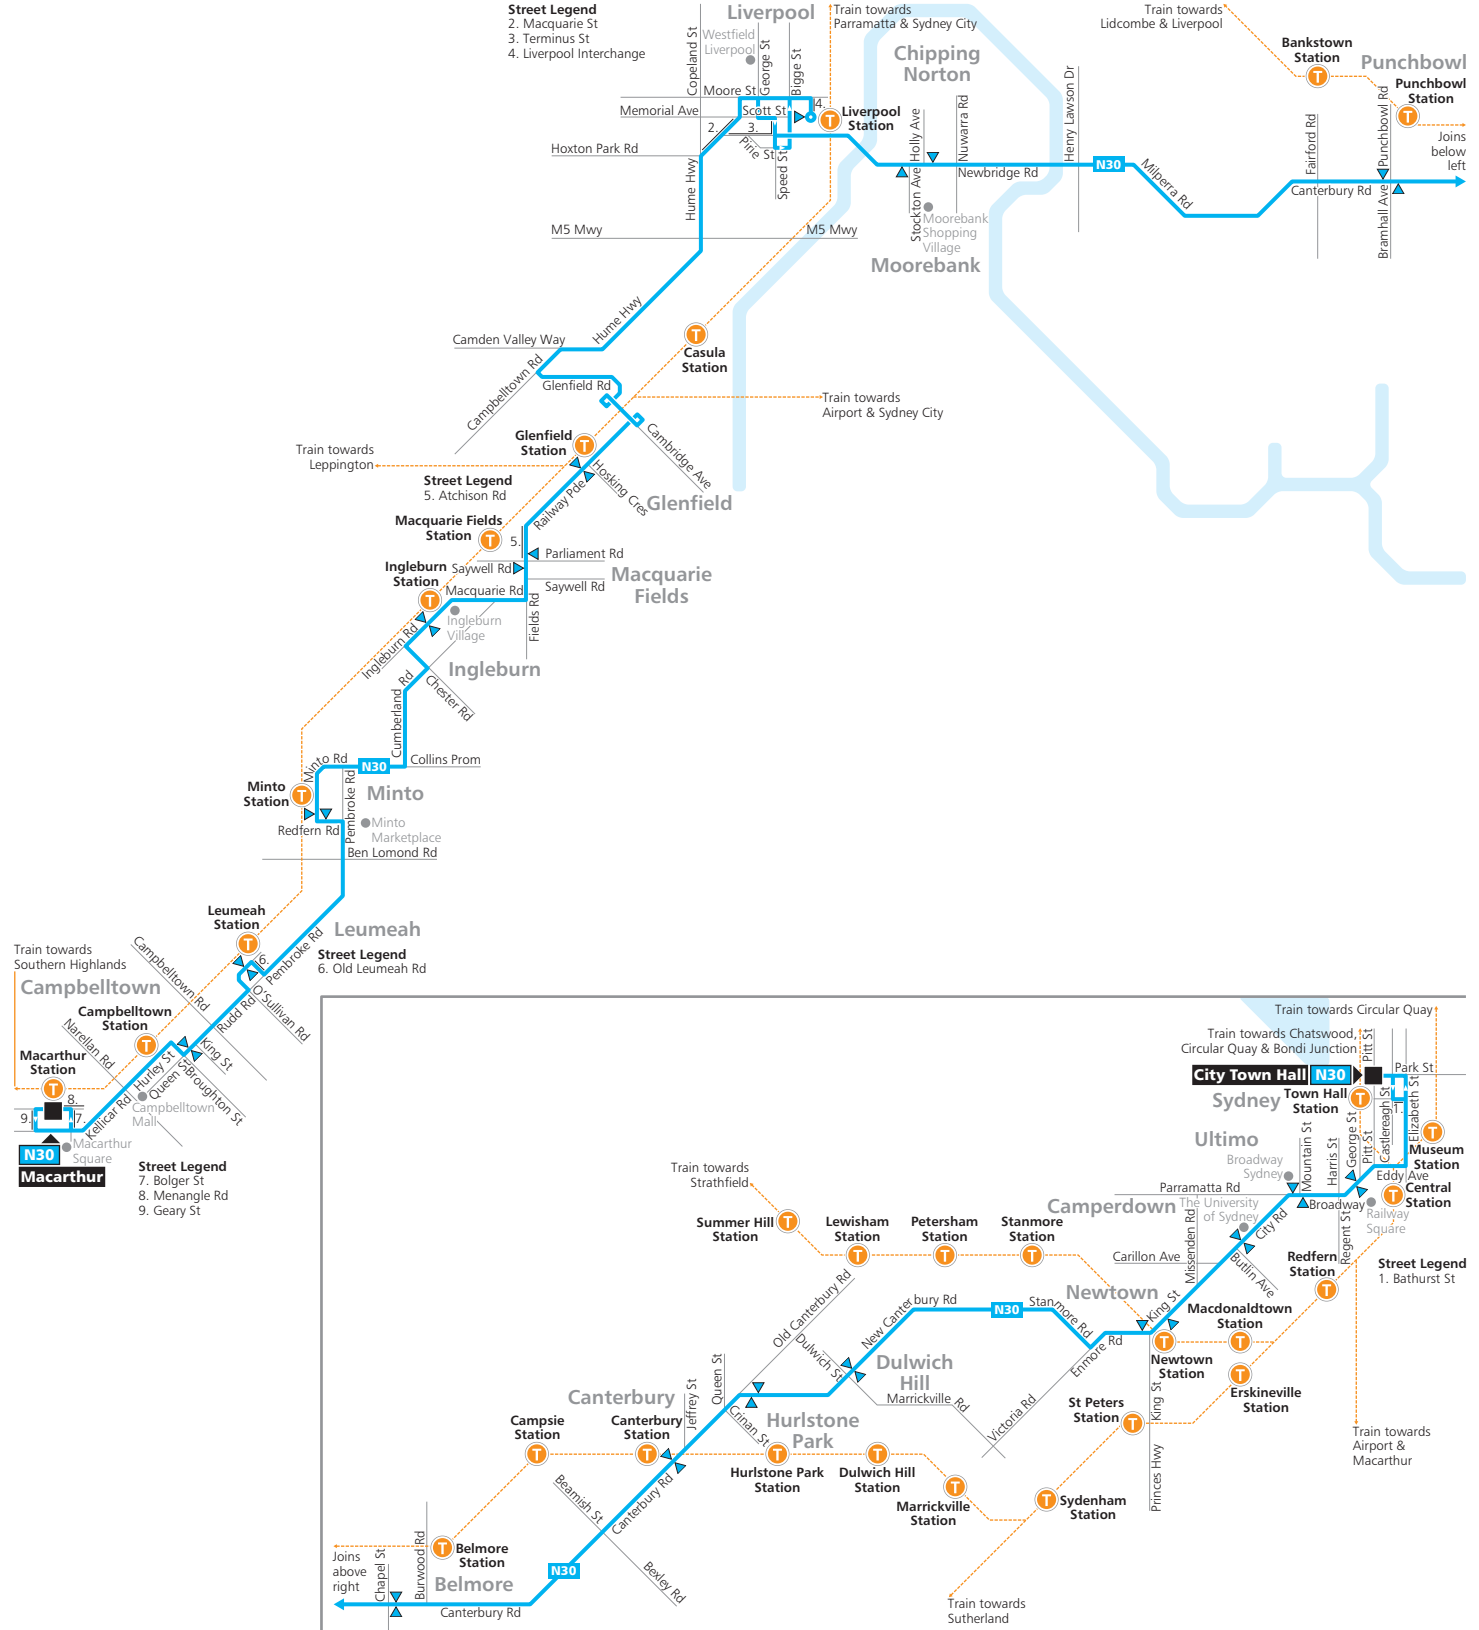

Route N30

- Legend**
- Bus route
 - N30 Bus route number
 - Bus route start/finish
 - ▶ Stops for limited stops services
 - T — Train line/station