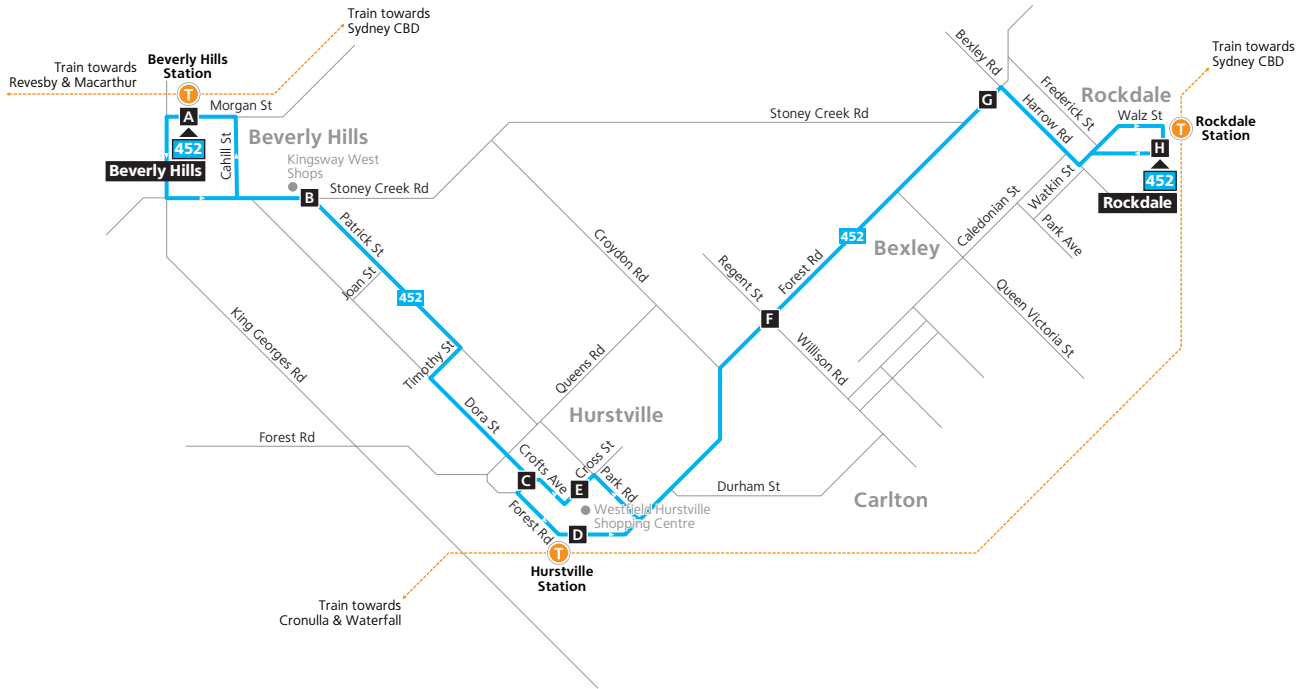

Route 452

Legend

- Bus route
- Bus route number
- Timing point
- Train line/station