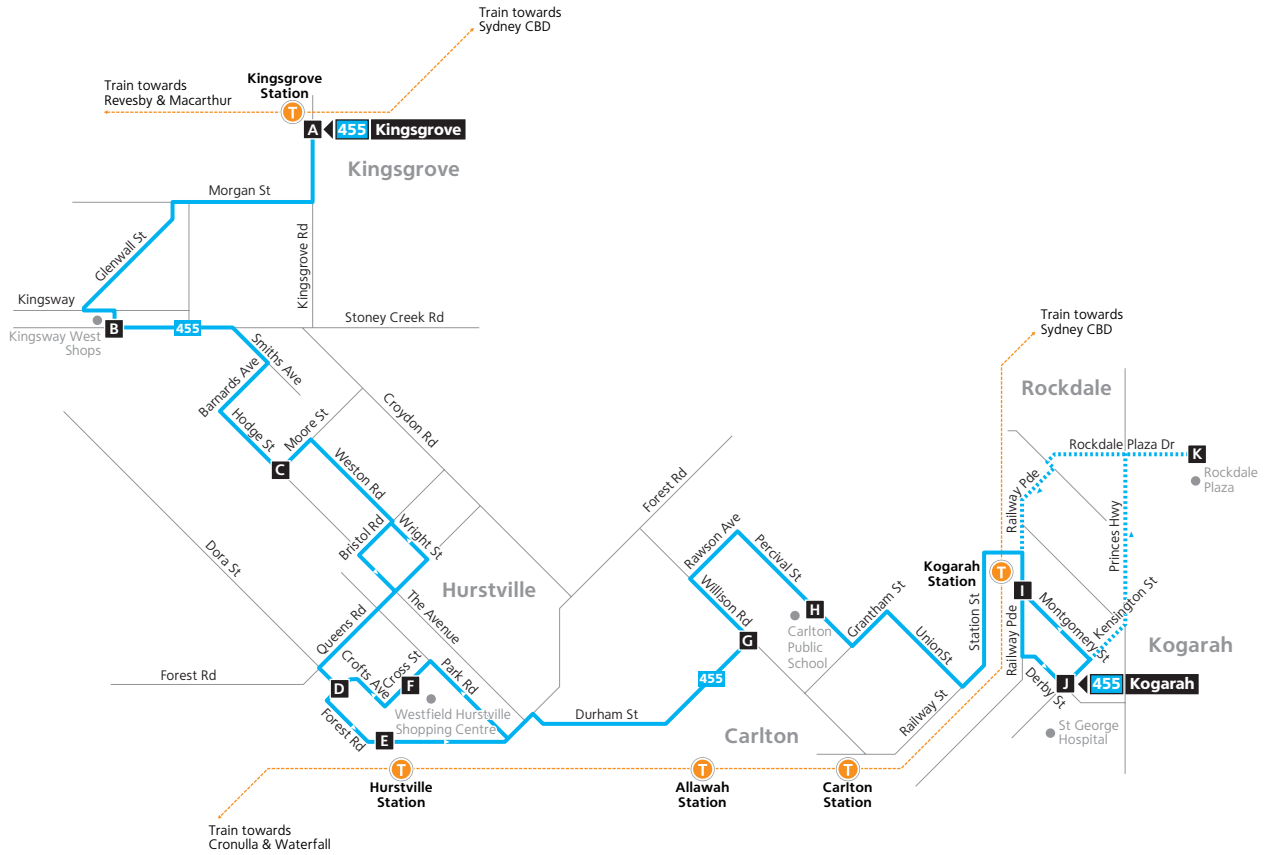

Route 455

Legend

- Bus route
- 455 Bus route number
- ⋯ Limited service
- A Timing point
- T Train line/station