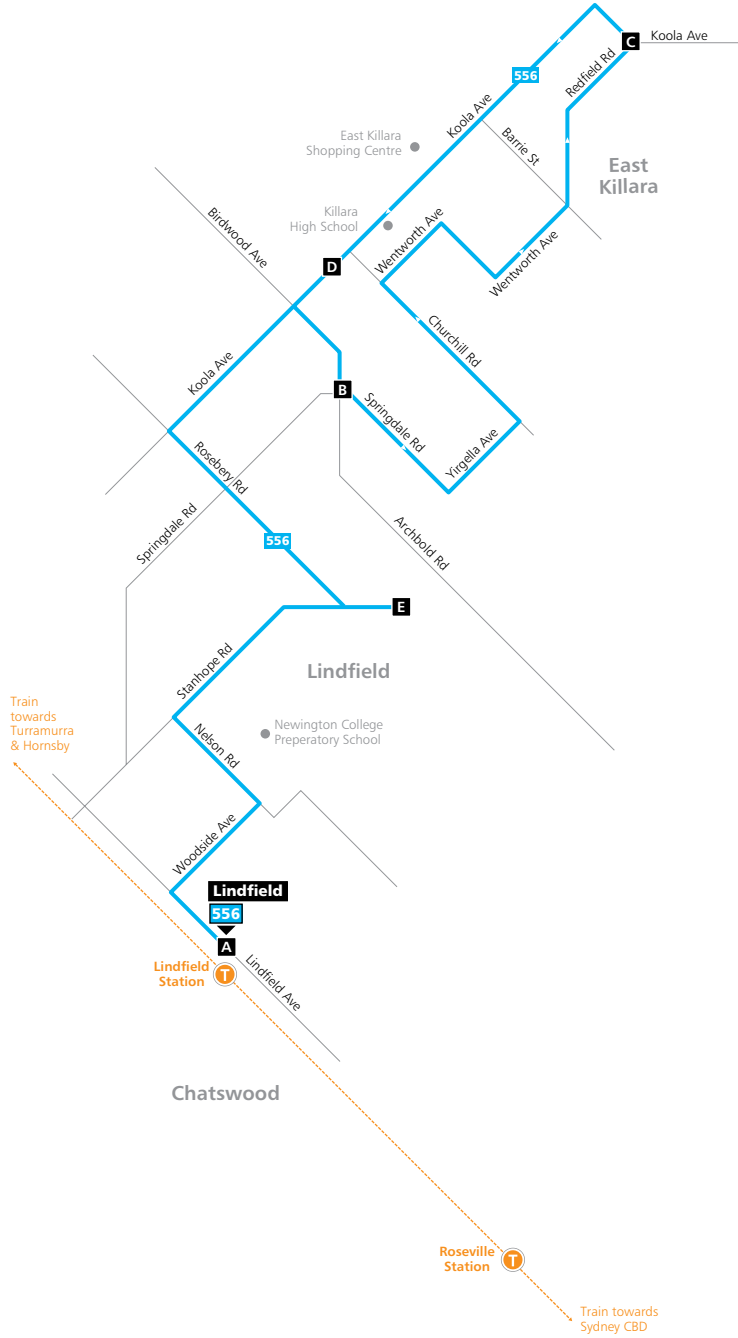

## Timing points

- A** Lindfield Station Lindfield Avenue
- B** Springdale Road and Arterial Road
- C** East Killara Redfield Road
- D** Killara High School Koola Avenua
- E** Lourdes Village

East Killara Loop

<b>Monday to Friday</b>												
<small>map ref</small>	<b>Route Number</b>	<b>556</b>	<b>556</b>	<b>556</b>	<b>556</b>	<b>556</b>	<b>556</b>	<b>556</b>	<b>556</b>	<b>556</b>	<b>556</b>	<b>556</b>
<b>A</b>	<b>Lindfield Station</b> Lindfield Avenue	–	06:13	06:43	07:13	07:43	08:18	09:11	10:11	11:11	12:13	13:13
<b>B</b>	Springdale Road and Arterial Road	05:54	06:18	06:48	07:18	07:48	08:23	09:16	10:16	11:16	12:18	13:18
<b>C</b>	<b>East Killara</b> Redfield Road	05:59	06:23	06:54	07:23	07:53	08:28	09:21	10:21	11:21	12:23	13:23
<b>D</b>	<b>Killara High School</b> Koola Avenua	06:02	06:31	06:57	07:27	07:59	08:30	09:25	10:24	11:24	12:26	13:26
<b>E</b>	<b>Lourdes Village</b>	–	–	–	–	–	–	09:32	–	–	12:30	–
<b>A</b>	<b>Lindfield Station</b> Lindfield Avenue	06:07	06:36	07:06	07:36	<b>A08:08</b>	<b>B08:48</b>	09:39	10:34	11:34	12:36	13:34

# Route 556

## Legend

- Bus route
- 556 Bus route number
- A Timing point
- T Train line/station