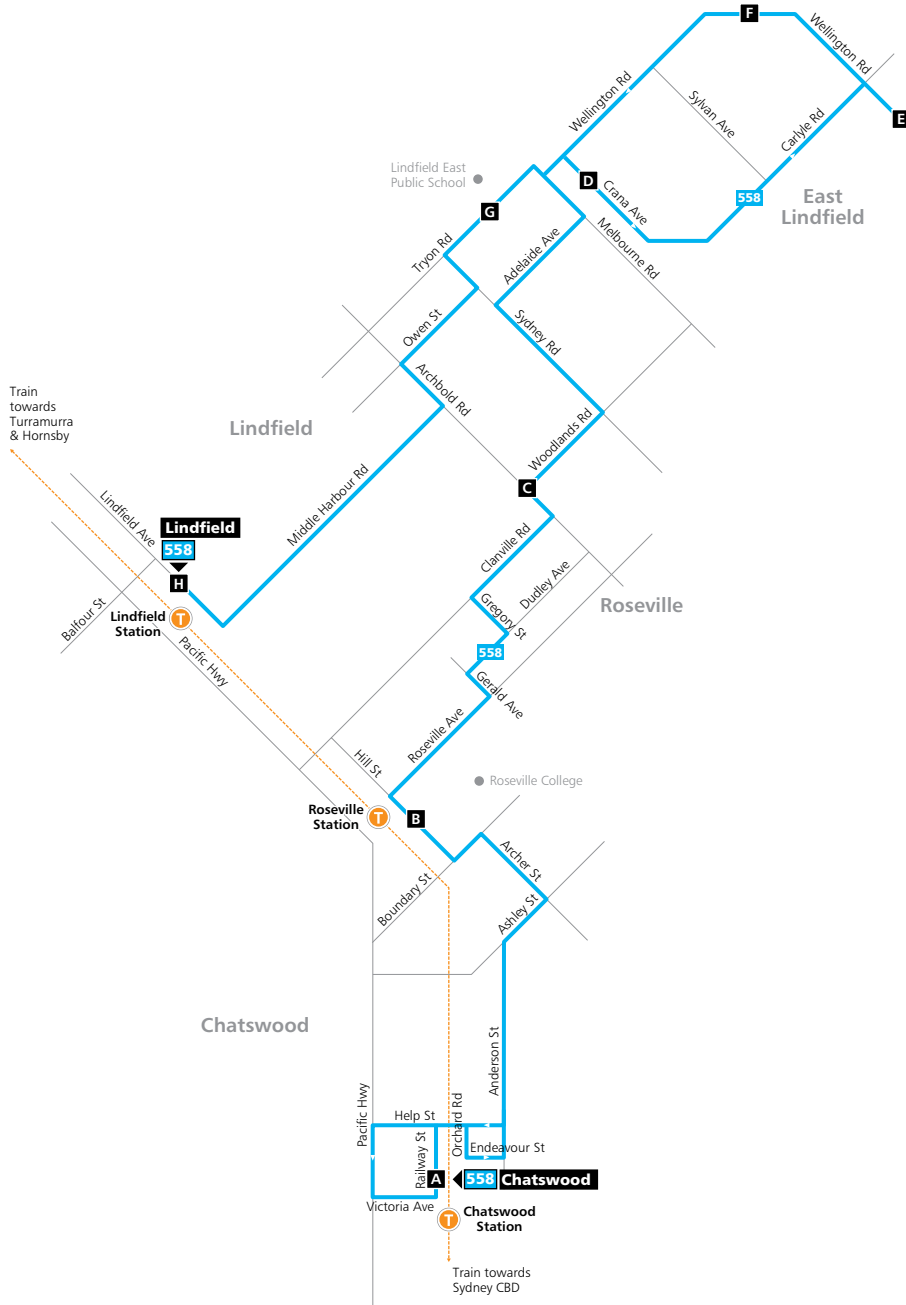

Route 558

Legend

- Bus route
- Timing point
- Bus route number
- Train line/station