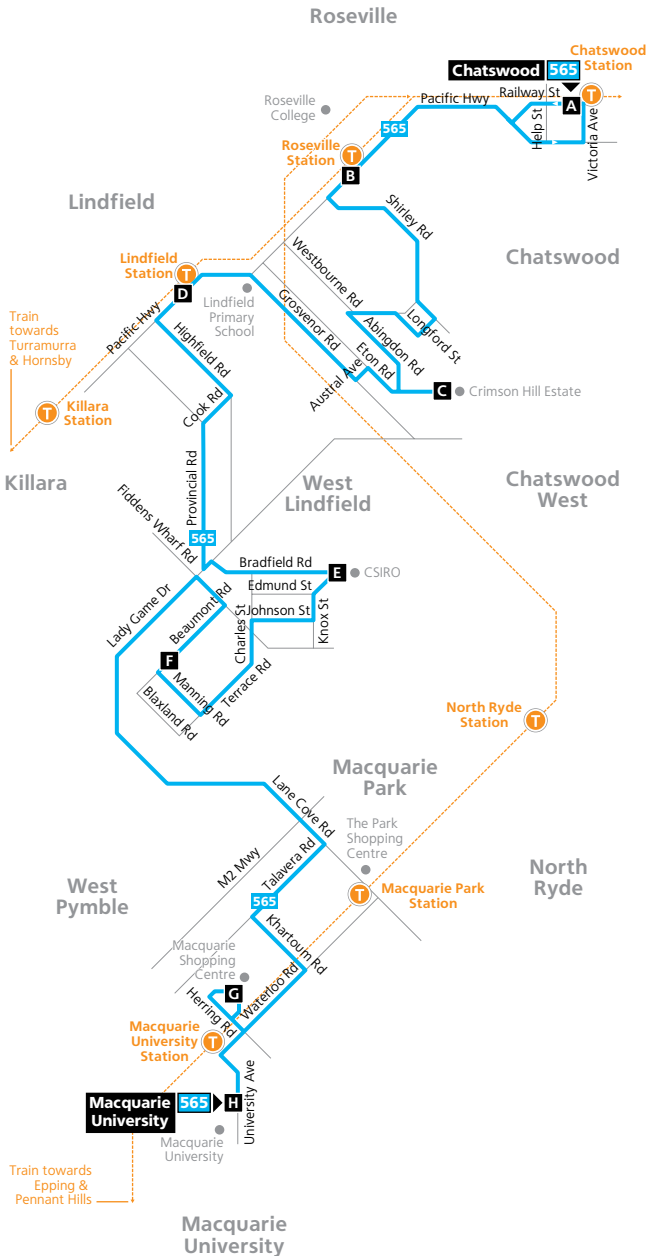

Route 565

Legend

- Bus route
- Bus route number
- Timing point
- Train line/station

Diagrammatic Map
Not to Scale