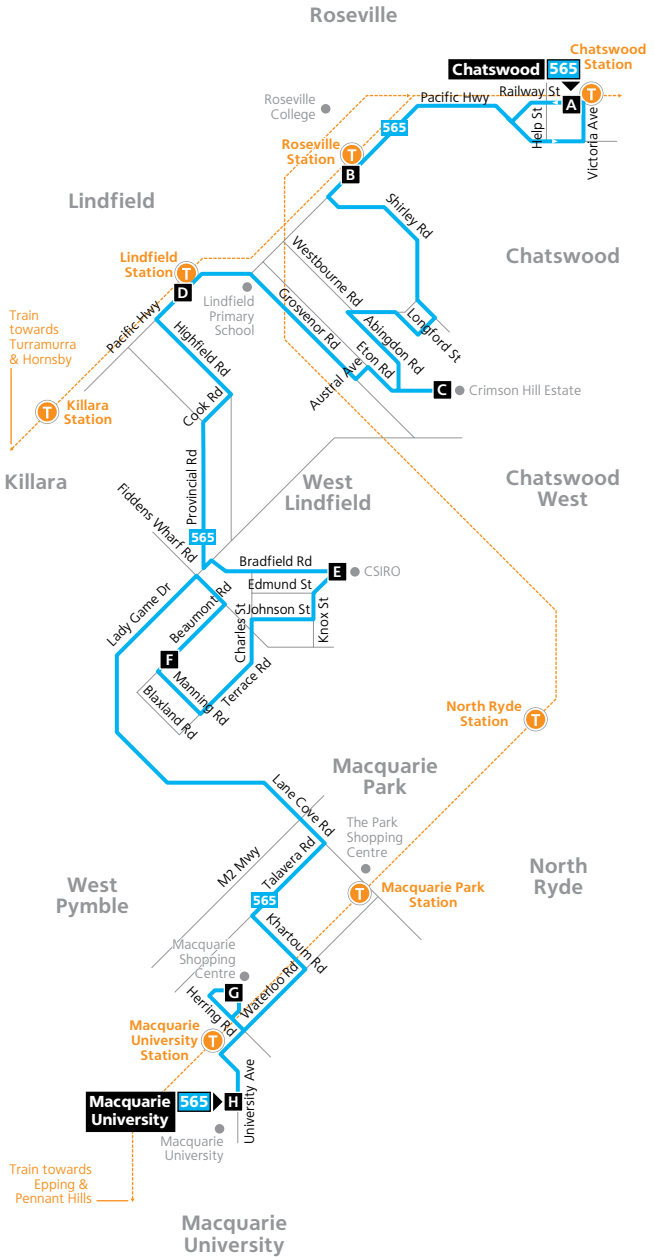

Route 565

Legend

- Bus route
- 565 Bus route number
- A Timing point
- T Train line/station