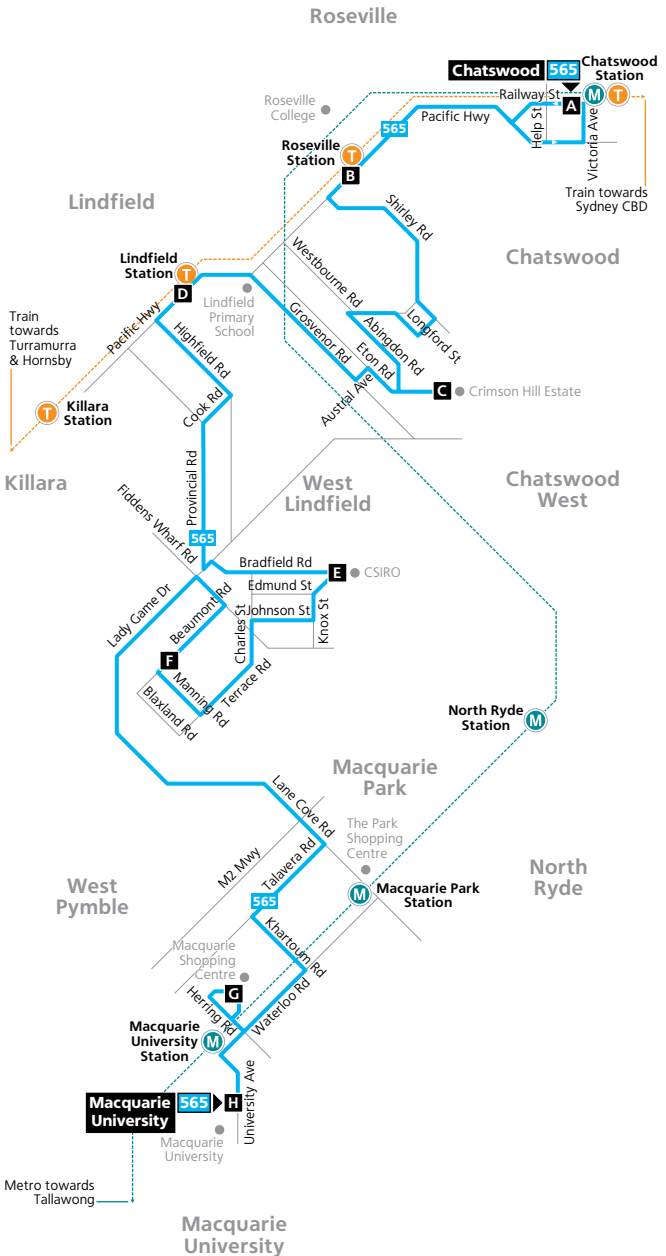

<b>Sunday &amp; Public Holidays</b>					
<small>map ref</small>	<b>Route Number</b>	<b>565</b>	<b>565</b>	<b>565</b>	<b>565</b>
<b>A</b>	<b>Chatswood Station</b> Railway Street	10:10	12:10	14:10	16:10
<b>B</b>	<b>Roseville Station</b> Pacific Highway	10:15	12:15	14:15	16:15
<b>C</b>	<b>Crimson Hill Estate</b> Eton Road	10:21	12:21	14:21	16:21
<b>D</b>	<b>Lindfield Station</b> Pacific Highway	10:28	12:28	14:28	16:28
<b>E</b>	<b>West Lindfield CSIRO</b>	10:33	12:33	14:33	16:33
<b>F</b>	<b>West Killara</b> Beaumont Road	10:38	12:38	14:38	16:38
<b>G</b>	<b>Macquarie Centre</b> Herring Road	10:48	12:48	14:48	16:48
<b>H</b>	<b>Macquarie University</b>	10:50	12:50	14:50	16:50

<b>Monday to Friday</b>												
map ref	Route Number	565	565	565	565	565	565	565	565	565	565	565
<b>H</b>	Macquarie University	-	-	-	06:56	-	-	07:54	-	-	09:15	10:05
<b>G</b>	Macquarie Centre Herring Road	-	-	-	07:00	-	-	08:00	-	-	09:18	10:08
<b>F</b>	West Killara Beaumont Road	06:19	06:49	06:58	07:13	07:43	08:06	08:15	-	08:43	09:30	10:20
<b>E</b>	West Lindfield CSIRO	06:24	06:55	07:04	07:15	07:50	08:13	08:22	-	08:49	09:34	10:24
<b>D</b>	Lindfield Station Pacific Highway	06:32	07:03	07:13	07:27	08:00	08:23	08:32	08:40	08:58	09:43	10:33
<b>C</b>	Crimson Hill Estate Eton Road	06:37	07:08	-	07:36	08:05	08:29	08:40	08:48	09:03	09:48	10:38
<b>B</b>	Roseville Station Pacific Highway	-	07:15	-	07:44	-	08:37	08:48	-	09:13	09:55	10:45
<b>A</b>	Chatswood Station Railway Street	-	07:24	-	07:54	-	08:47	09:00	-	09:22	10:02	10:52

## Legend

- Bus route
- 565 Bus route number
- A Timing point
- M Metro line/station
- T Train line/station