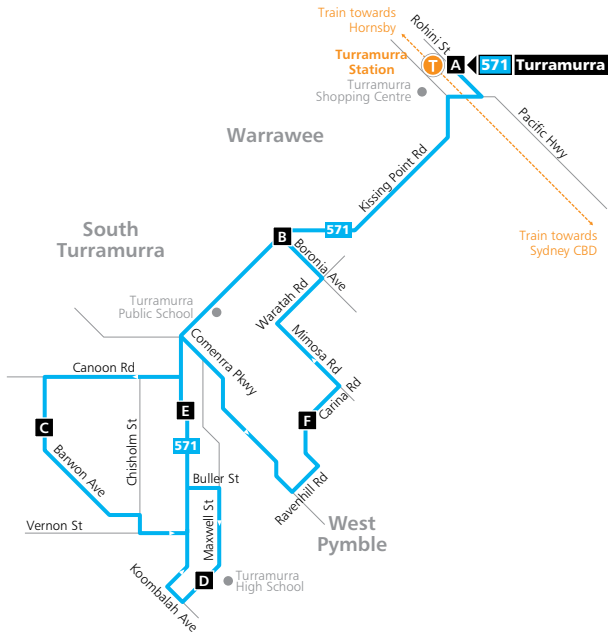

# Route 571

## Turrumurra to South Turrumurra

### Legend

- Bus route
- Bus route number
- Timing point
- Train line/station

Diagrammatic Map  
Not to Scale

[transportnsw.info](http://transportnsw.info)

Monday to Friday										
map ref	Route Number	571	571	571	571	571	571	571	571	
<b>A</b>	Turrumurra Station Rohini Street	06:14	06:42	07:11	07:49	–	–	14:25	–	15:57
<b>B</b>	Boronia Ave & Kissing Point Road	06:17	06:45	07:14	07:52	–	–	14:29	–	16:01
<b>C</b>	Canoon Road & Barwon Avenue	06:22	06:50	07:19	–	–	–	14:33	15:29	16:06
<b>D</b>	Turrumurra High School	06:25	06:55	07:22	07:59	08:10	08:38	14:37	15:34	16:10
<b>E</b>	South Turrumurra Shops	06:29	06:59	07:26	08:03	08:14	08:42	14:40	15:38	16:13
<b>F</b>	Carina Rd	06:33	07:03	07:30	<b>A</b>	08:17	08:45	14:44	–	16:16
<b>B</b>	Boronia Ave & Kissing Point Road	06:36	07:06	07:34	08:06	08:22	08:50	14:46	15:41	16:19
<b>A</b>	Turrumurra Station Rohini Street	06:42	07:13	07:43	08:14	08:30	08:58	14:52	15:50	16:26

Monday to Friday (continued...)							
map ref	Route Number	571	571	571	571	571	
<b>A</b>	Turrumurra Station Rohini Street	16:30	16:58	17:23	18:00	18:23	19:00
<b>B</b>	Boronia Ave & Kissing Point Road	16:34	17:02	17:27	18:04	18:27	19:04
<b>C</b>	Canoon Road & Barwon Avenue	16:39	17:07	17:32	18:09	18:32	19:09
<b>D</b>	Turrumurra High School	16:43	17:10	17:35	18:12	18:35	19:12
<b>E</b>	South Turrumurra Shops	16:46	17:13	17:38	18:15	18:38	19:15
<b>F</b>	Carina Rd	16:49	17:16	17:41	18:18	18:41	19:18
<b>B</b>	Boronia Ave & Kissing Point Road	16:55	17:22	17:47	18:24	18:47	19:24
<b>A</b>	Turrumurra Station Rohini Street	17:02	17:30	17:55	18:31	18:54	19:31