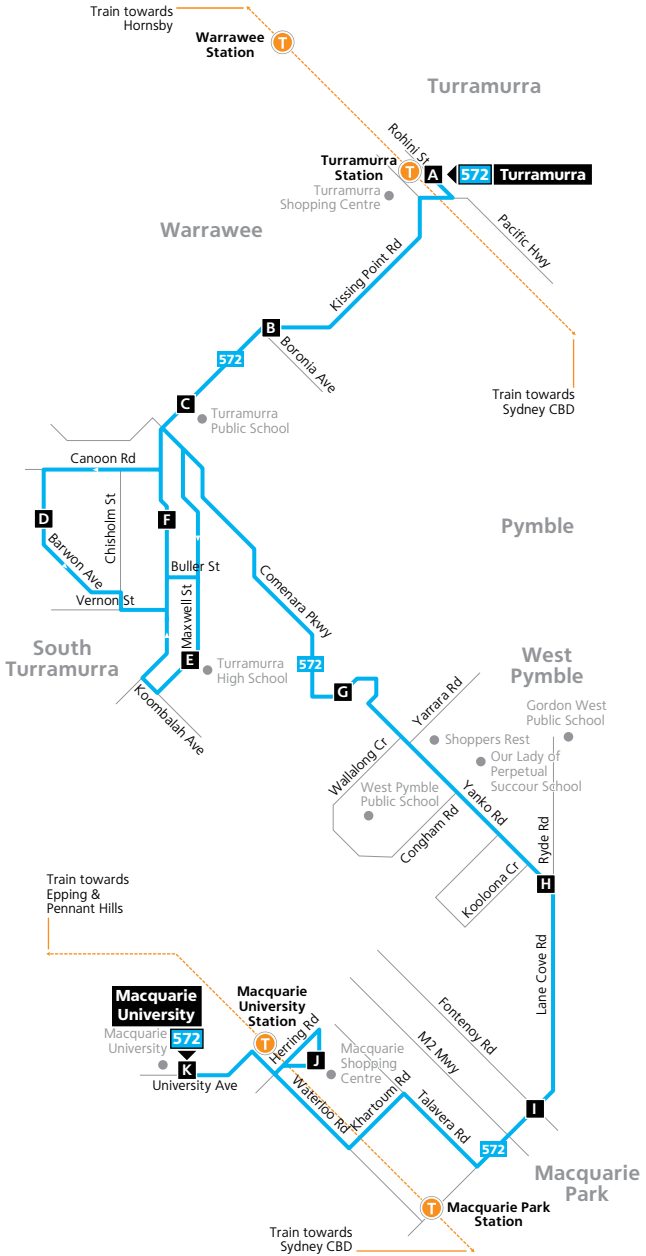

Route 572

Legend

- Bus route
- Bus route number
- Timing point
- Train line/station

Diagrammatic Map
Not to Scale
North