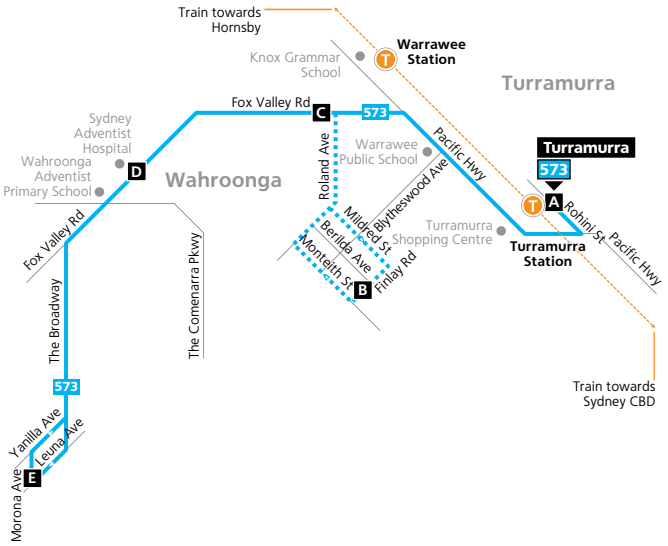

Route 573

Legend

— Bus route

573 Bus route number

A Timing point

T Train line/station

Diagrammatic Map
Not to Scale

North