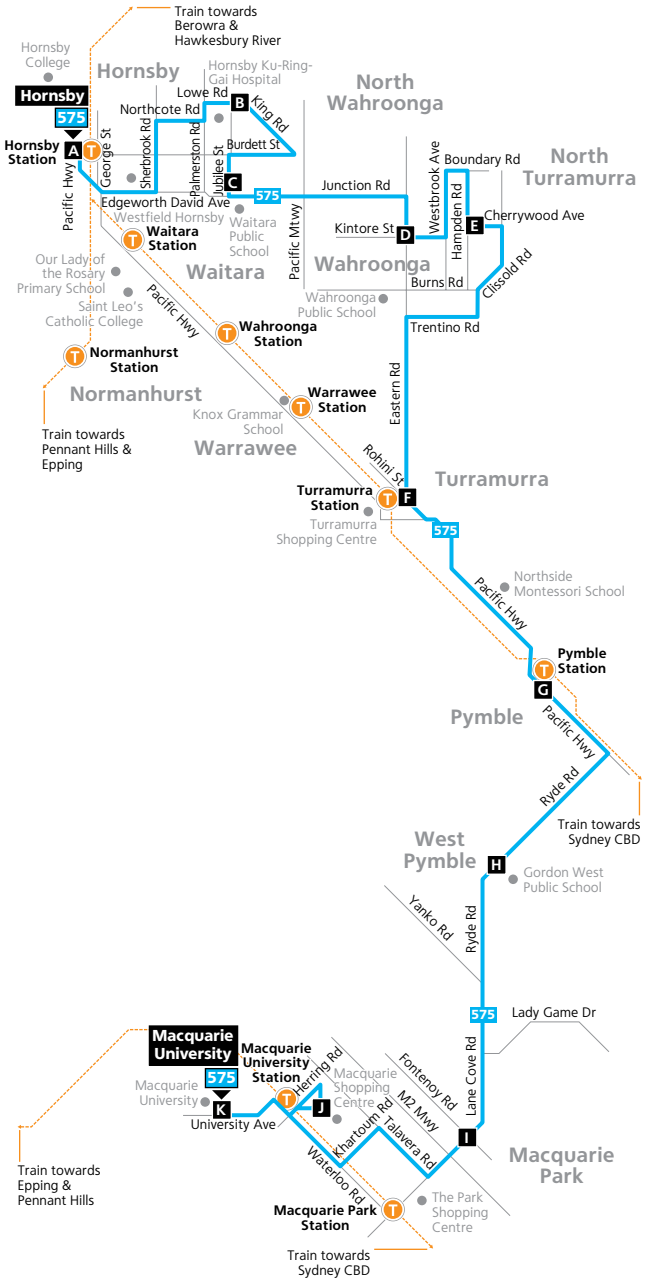

Route 575

Legend

- Bus route
- Bus route number
- Timing point
- Train line/station

Diagrammatic Map
Not to Scale
North