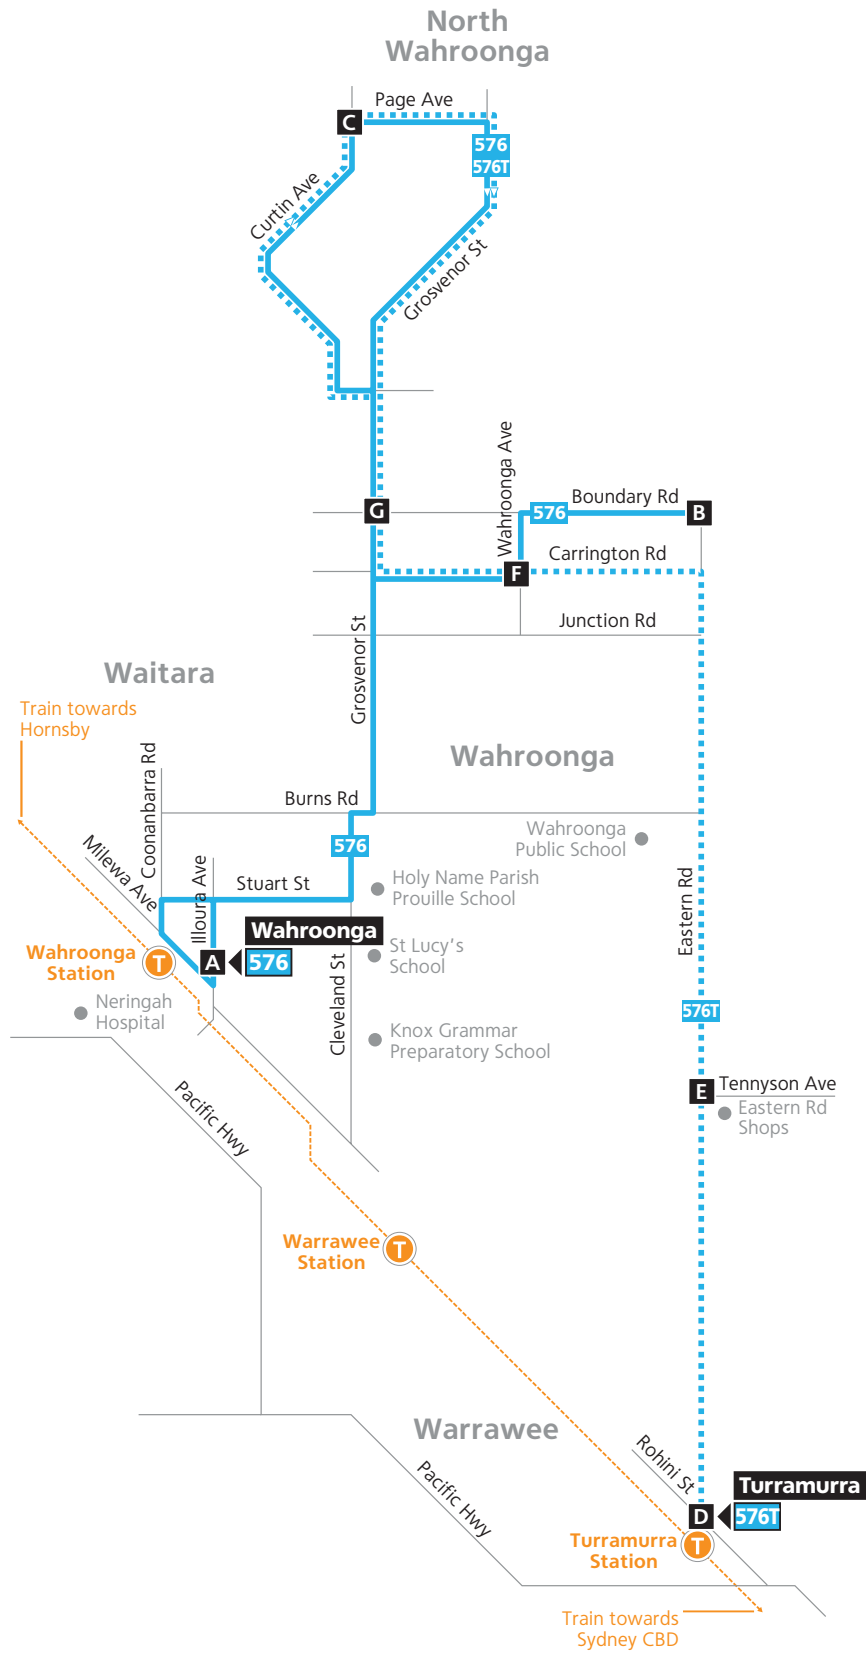

Routes 576, 576T

Legend

- Bus route
- 576 Bus route number
- A Timing point
- T Train line/station

Diagrammatic Map
Not to Scale
North