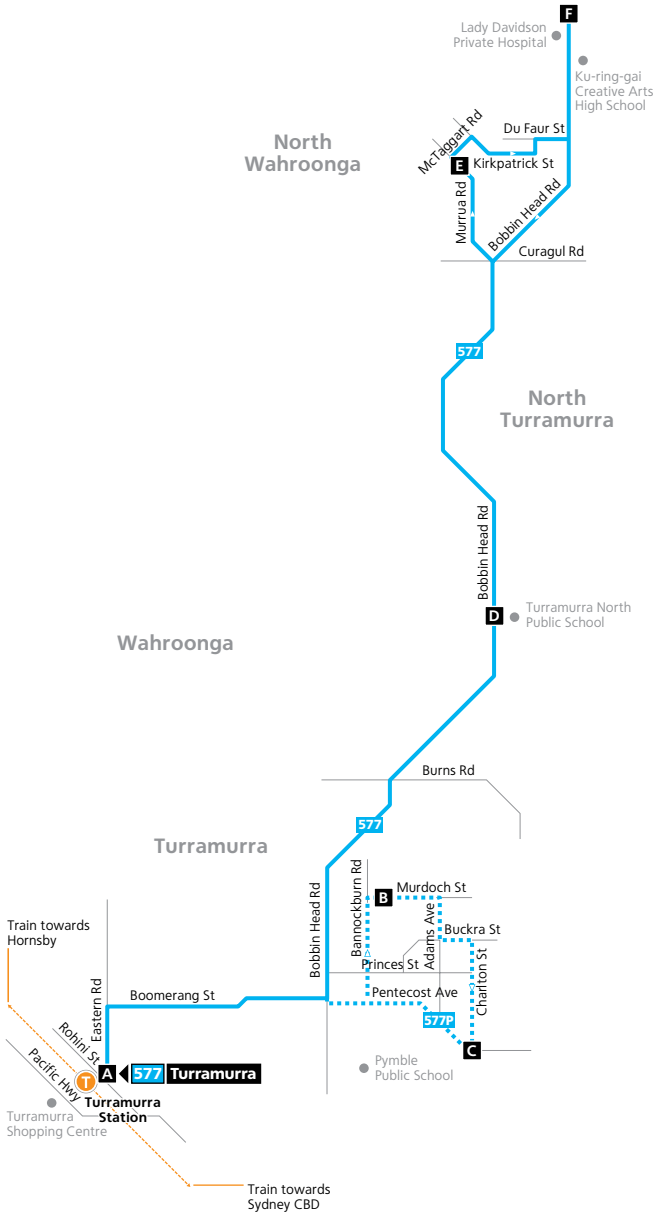

Routes 577, 577P

Legend

- Bus route
- 576 Bus route number
- A Timing point
- T Train line/station

Diagrammatic Map
Not to Scale