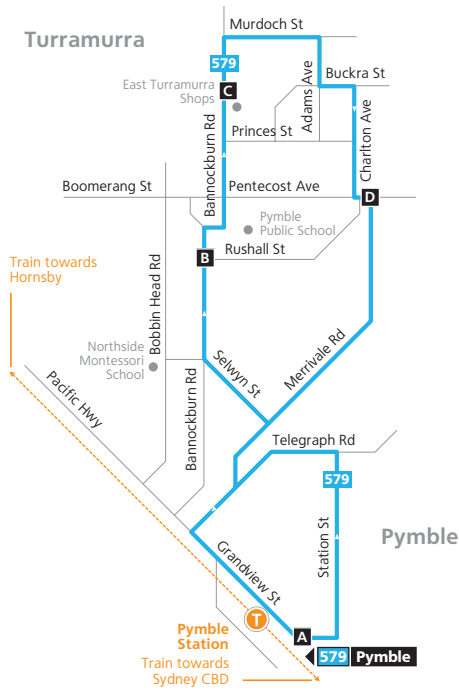

Route 579

579

Pymble to East Turramurra

Legend

- Bus route
- Bus route number
- Timing point
- Train line/station

Diagrammatic Map  
North  
Not to Scale

[transportnsw.info](http://transportnsw.info)