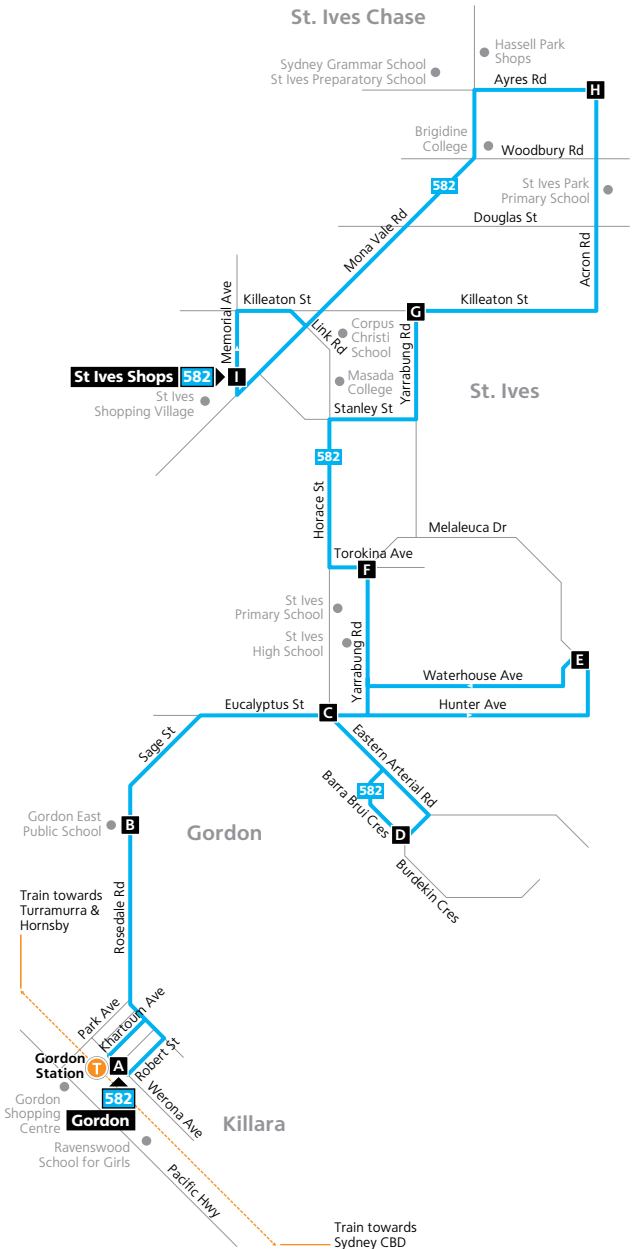

Route 582

Legend

- Bus route
- 582 Bus route number
- A Timing point
- T Train line/station

Diagrammatic Map
Not to Scale
North