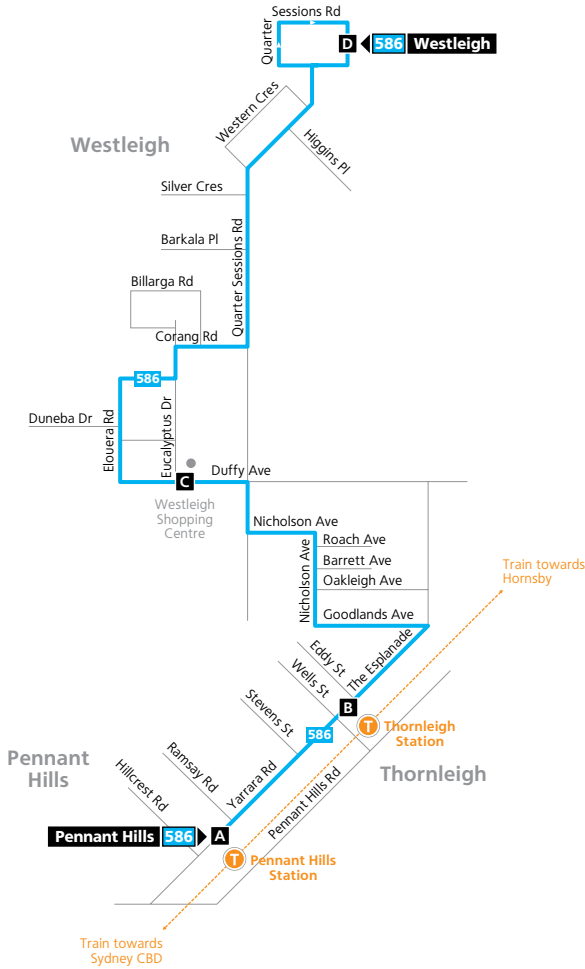

Pennant Hills to Westleigh
servicing Thornleigh

Legend

- Bus route
- Bus route number
- Timing point
- Train line/station

Diagrammatic Map
Not to Scale

Pennant Hills to Westleigh

Monday to Friday										
<small>map ref</small>	Route Number	586	586	586	586	586	586	586	586	586
A	Pennant Hills Station Yarrara Road	–	07:24	A14:58	C15:37	16:20	16:47	17:38	18:08	–
B	Thornleigh Station The Esplanade	06:39	07:26	B15:00	15:42	16:23	16:50	17:41	18:11	18:39
C	Westleigh Shops	06:44	07:30	15:12	15:48	16:27	16:54	17:45	18:15	18:43
D	Quarter Sessions Loop	06:51	07:37	–	16:00	16:36	17:03	17:54	18:24	18:54

Monday to Friday (continued...)				
<small>map ref</small>	Route Number	586	586	586
A	Pennant Hills Station Yarrara Road	–	–	–
B	Thornleigh Station The Esplanade	19:25	19:52	20:37
C	Westleigh Shops	19:29	19:56	20:41
D	Quarter Sessions Loop	19:40	20:07	20:52

Westleigh to Pennant Hills

Monday to Friday							
<small>map ref</small>	Route Number	586	586	586	586	586	586
D	Quarter Sessions Loop	05:56	06:22	06:52	07:22	07:37	08:13
C	Westleigh Shops	06:03	06:29	06:59	07:29	07:44	B08:22
B	Thornleigh Station The Esplanade	06:11	06:37	07:07	07:37	D07:52	08:33
A	Pennant Hills Station Yarrara Road	–	–	07:12	07:43	08:05	08:37

For the most up-to-date times, use the Trip Planner or Departures on transportnsw.info

Explanation of definitions and symbols

A	Bus returns to Pennant Hills Station at 15:24.
B	Diverts via Thornleigh West Public School.
C	Bus commences from Pennant Hills High School 3 minutes earlier.
D	Bus diverts to Pennant Hills High School.
	Wheelchair Accessible.