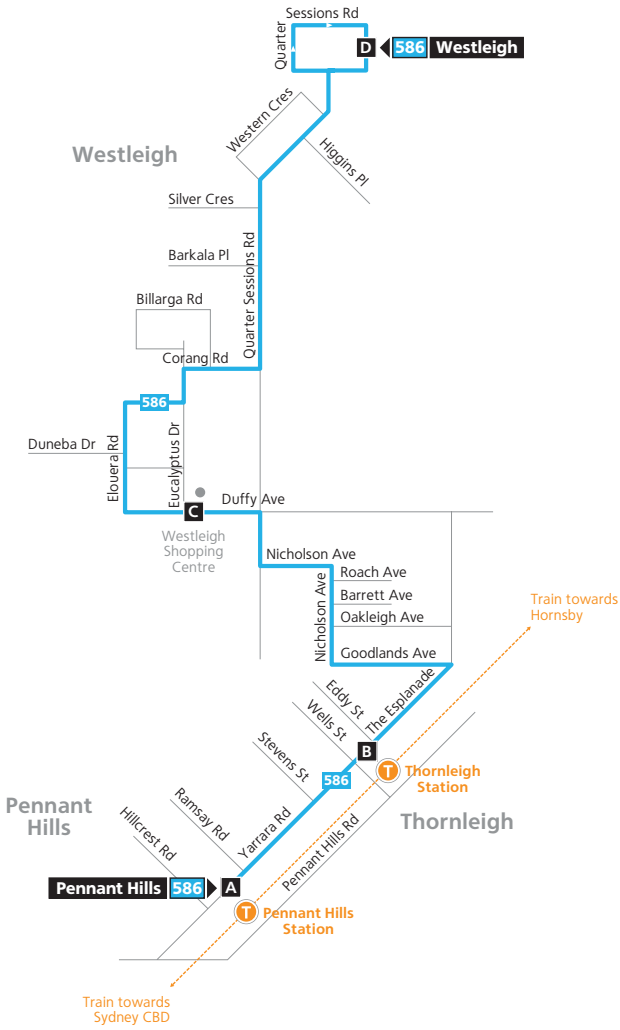

Route 586

586

Pennant Hills to Westleigh
servicing Thornleigh

Legend

- Bus route
- Bus route number
- Timing point
- Train line/station

Diagrammatic Map
Not to Scale

transportnsw.info