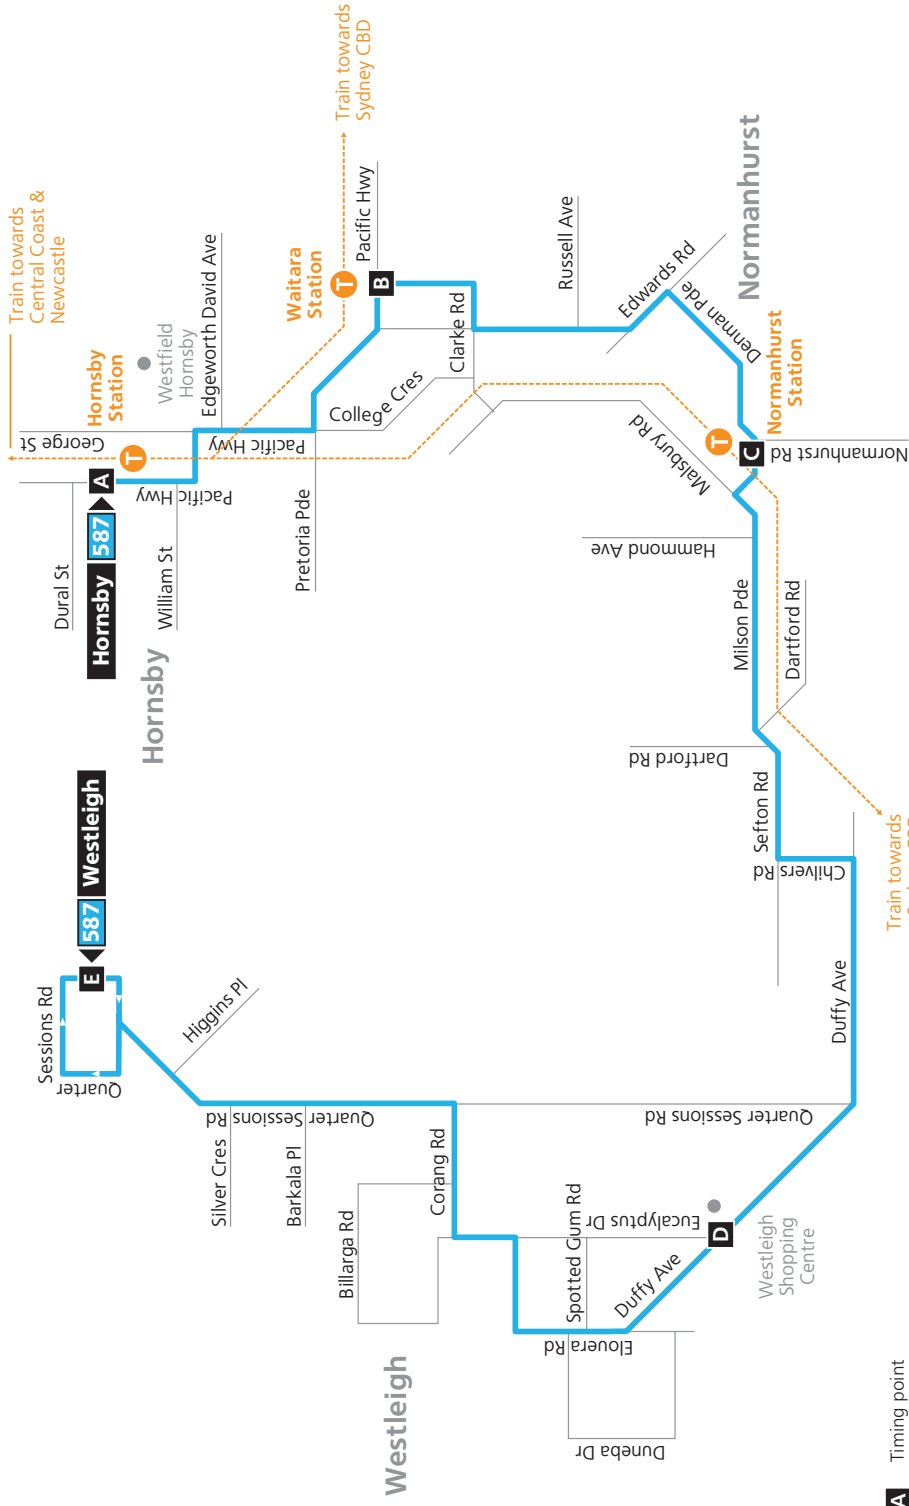

Route 587

Legend

- Bus route
- Bus route number
- Timing point
- Train line/station

Diagrammatic Map
Not to Scale
 North