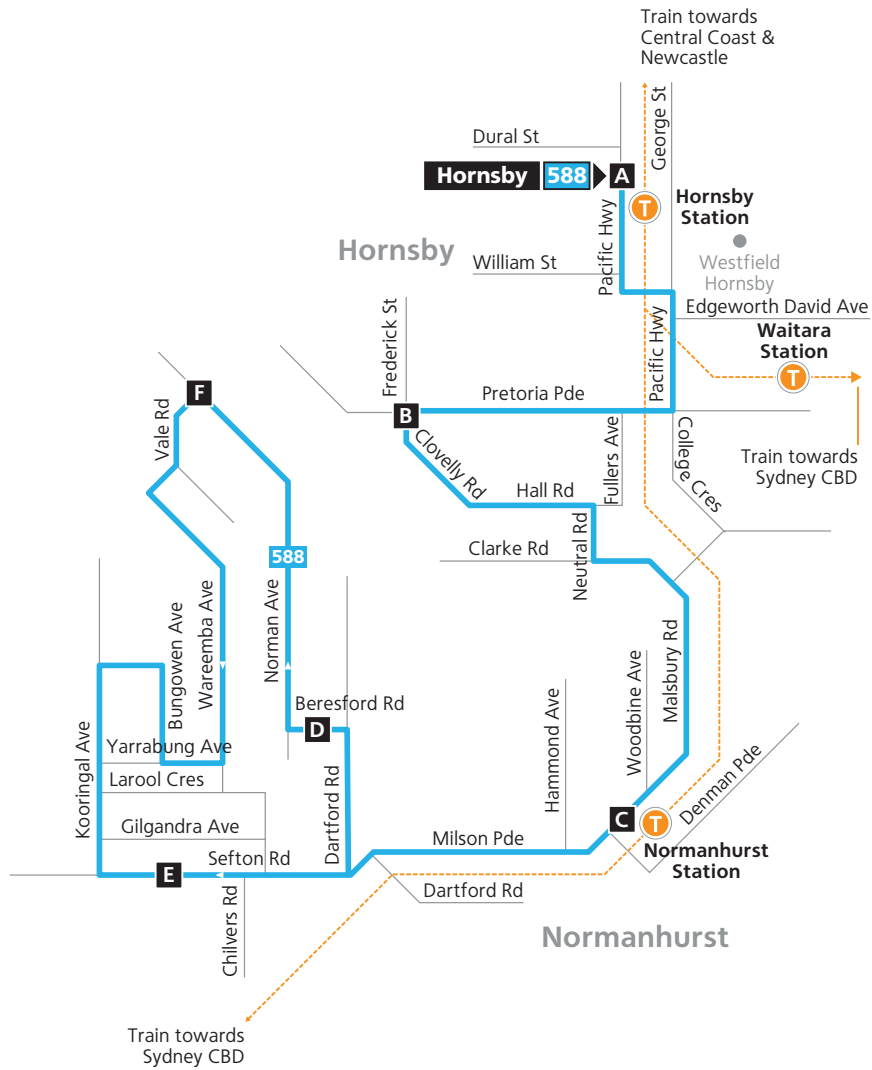

Route 588

Legend

- Bus route
- 588 Bus route number
- A Timing point
- T Train line/station

Diagrammatic Map
Not to Scale