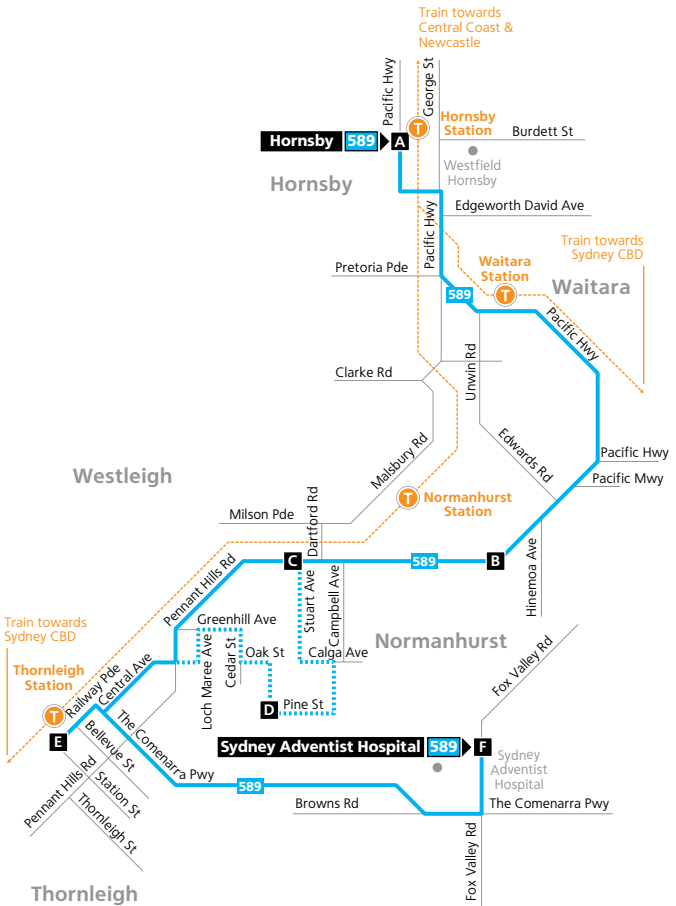

Route 589

Legend

- Bus route
- Bus route number
- Limited services
- Train line/station
- Timing point

Diagrammatic Map
Not to Scale
North