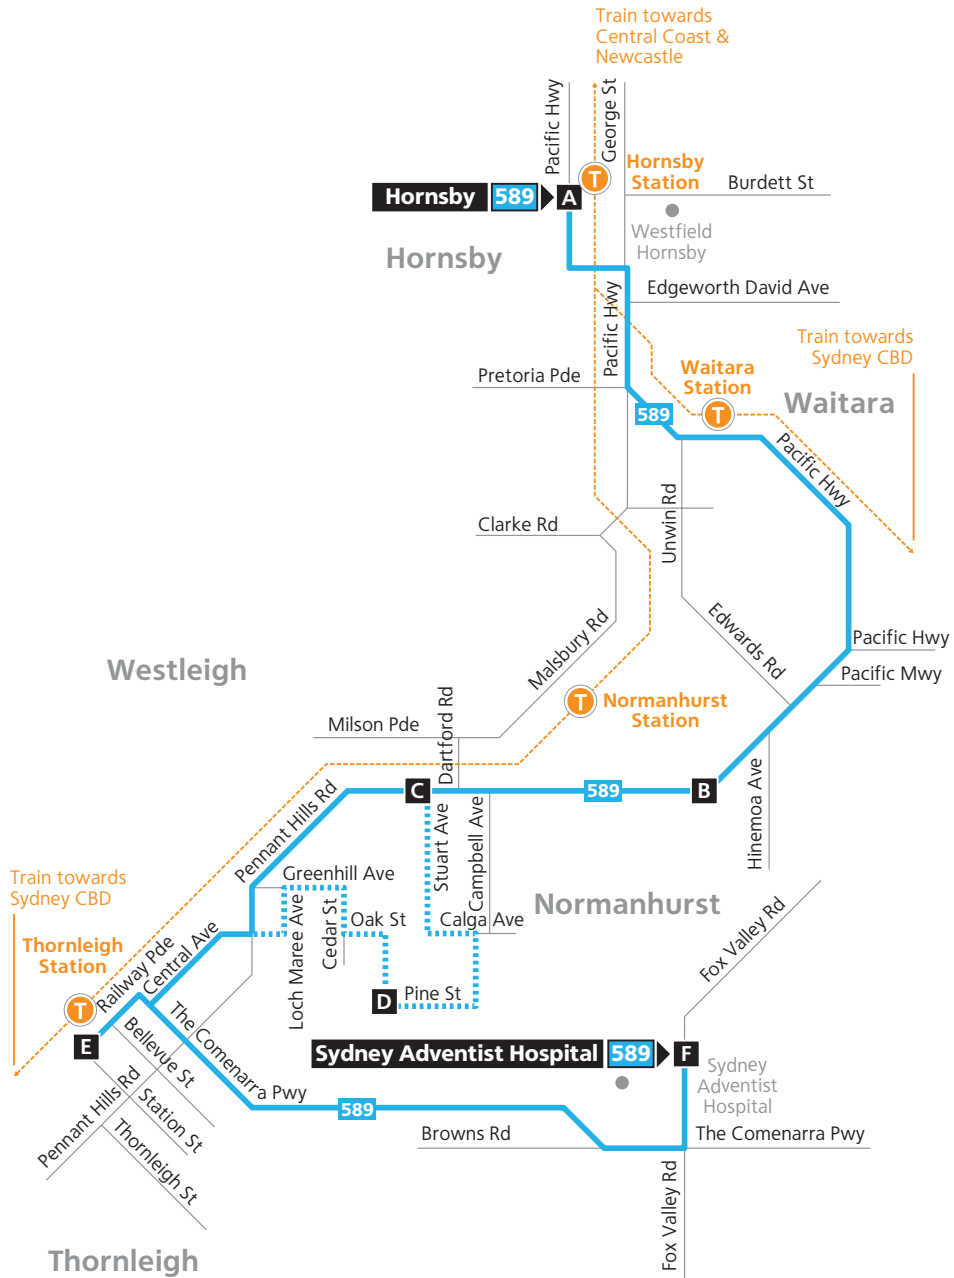

Route 589

Legend

- Bus route
- 589 Bus route number
- ⋯ Limited services
- A Timing point
- T Train line/station

Diagrammatic Map
Not to Scale

North