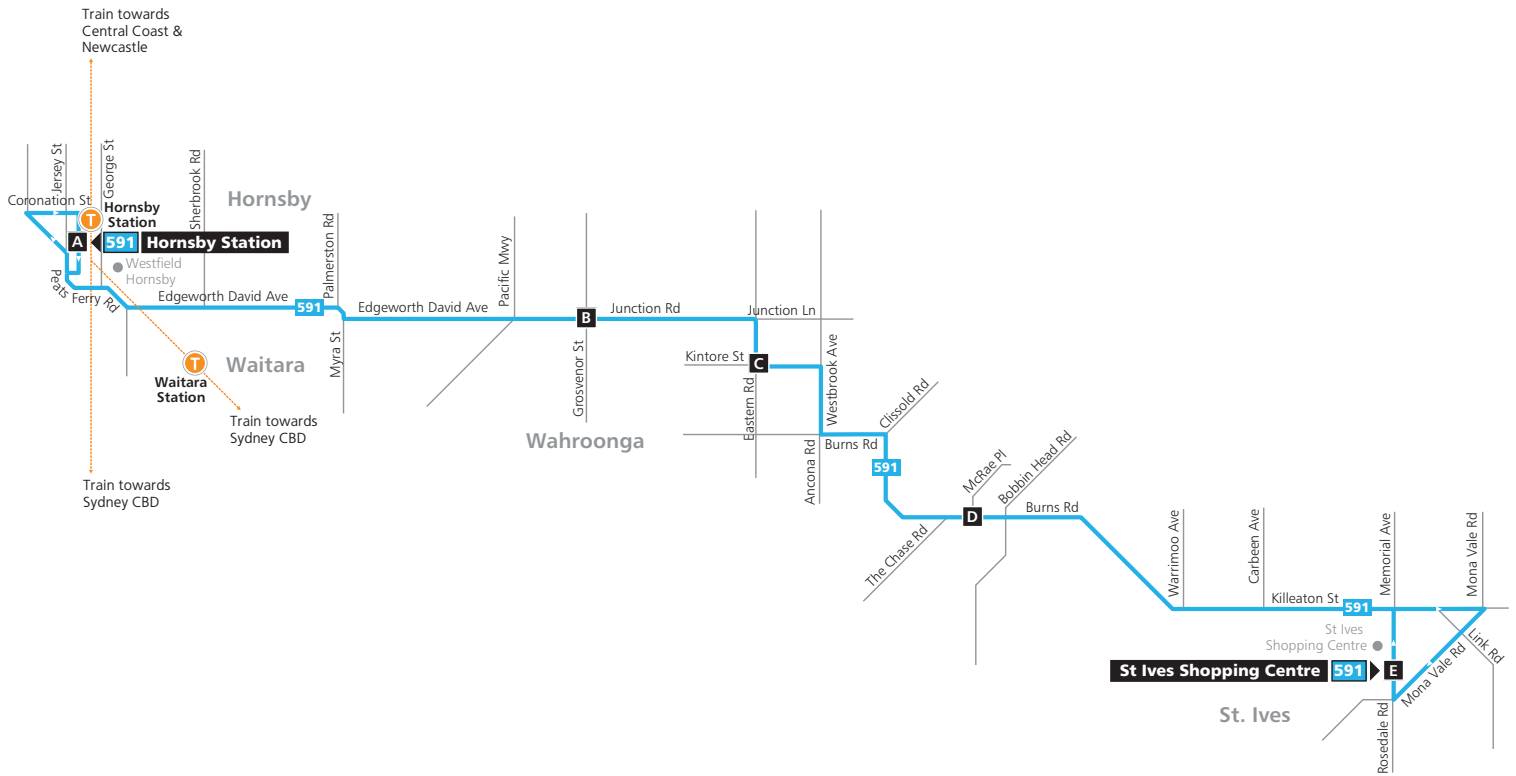

Route 591

Legend

- Bus route
- 591 Bus route number
- A Timing point
- T Train line/station

Diagrammatic Map
Not to Scale