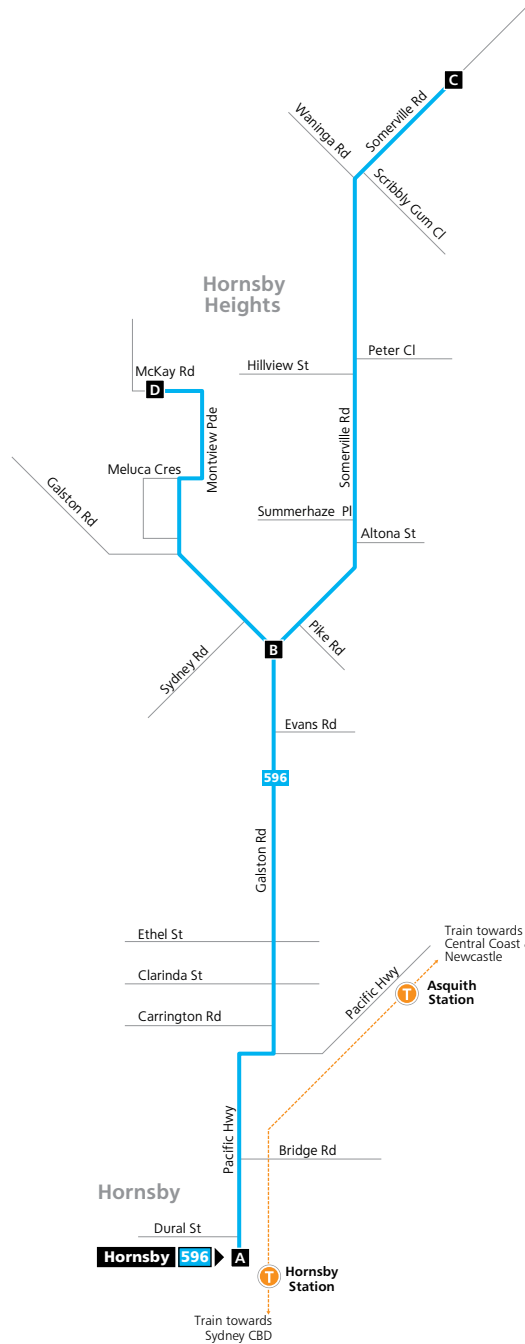

Route 596

Legend

- Bus route
- Timing point
- Bus route number
- Train line/station