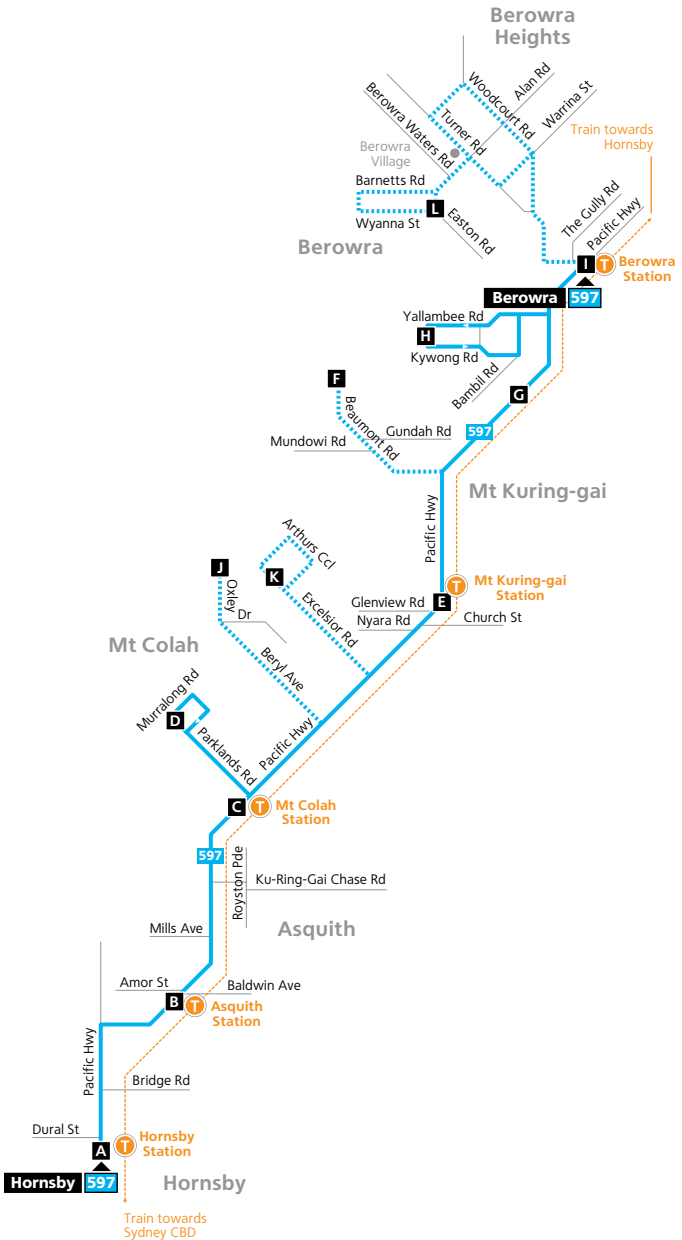

Route 597

Legend

- Bus route
- Limited service
- Bus route number
- Timing point
- Train line/station

Diagrammatic Map
Not to Scale
North