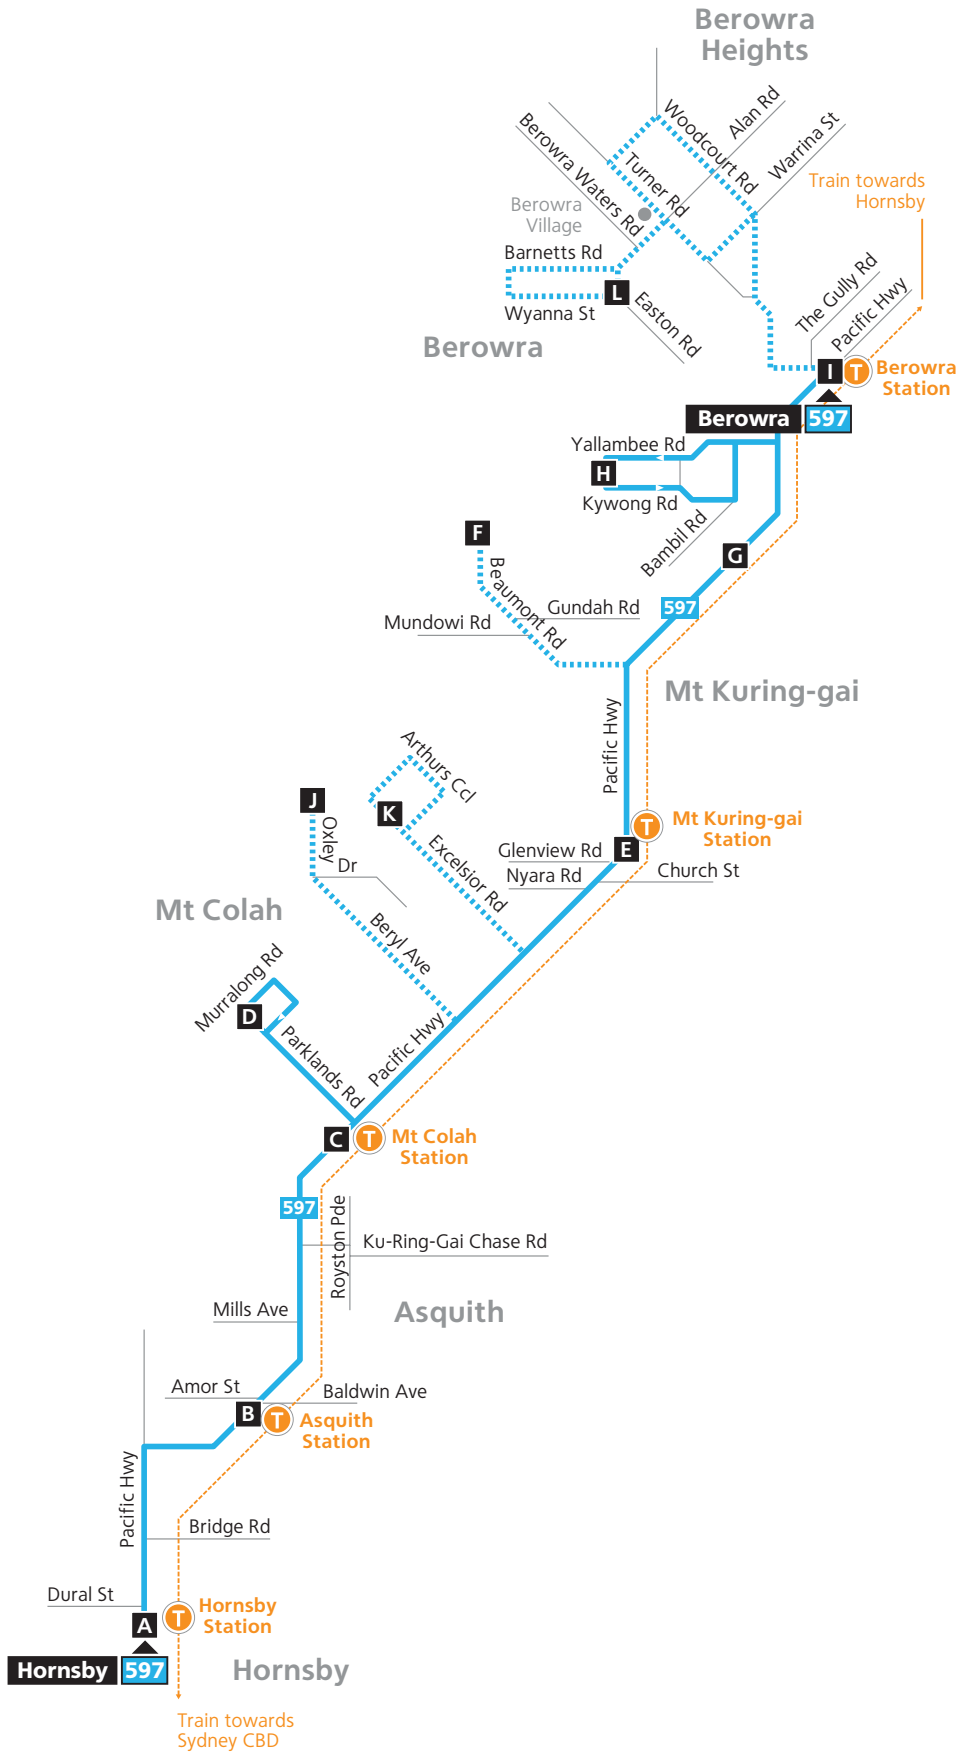

Route 597

Legend

- Bus route
- ⋯ Limited service
- 597 Bus route number
- A Timing point
- T Train line/station

Diagrammatic Map
Not to Scale