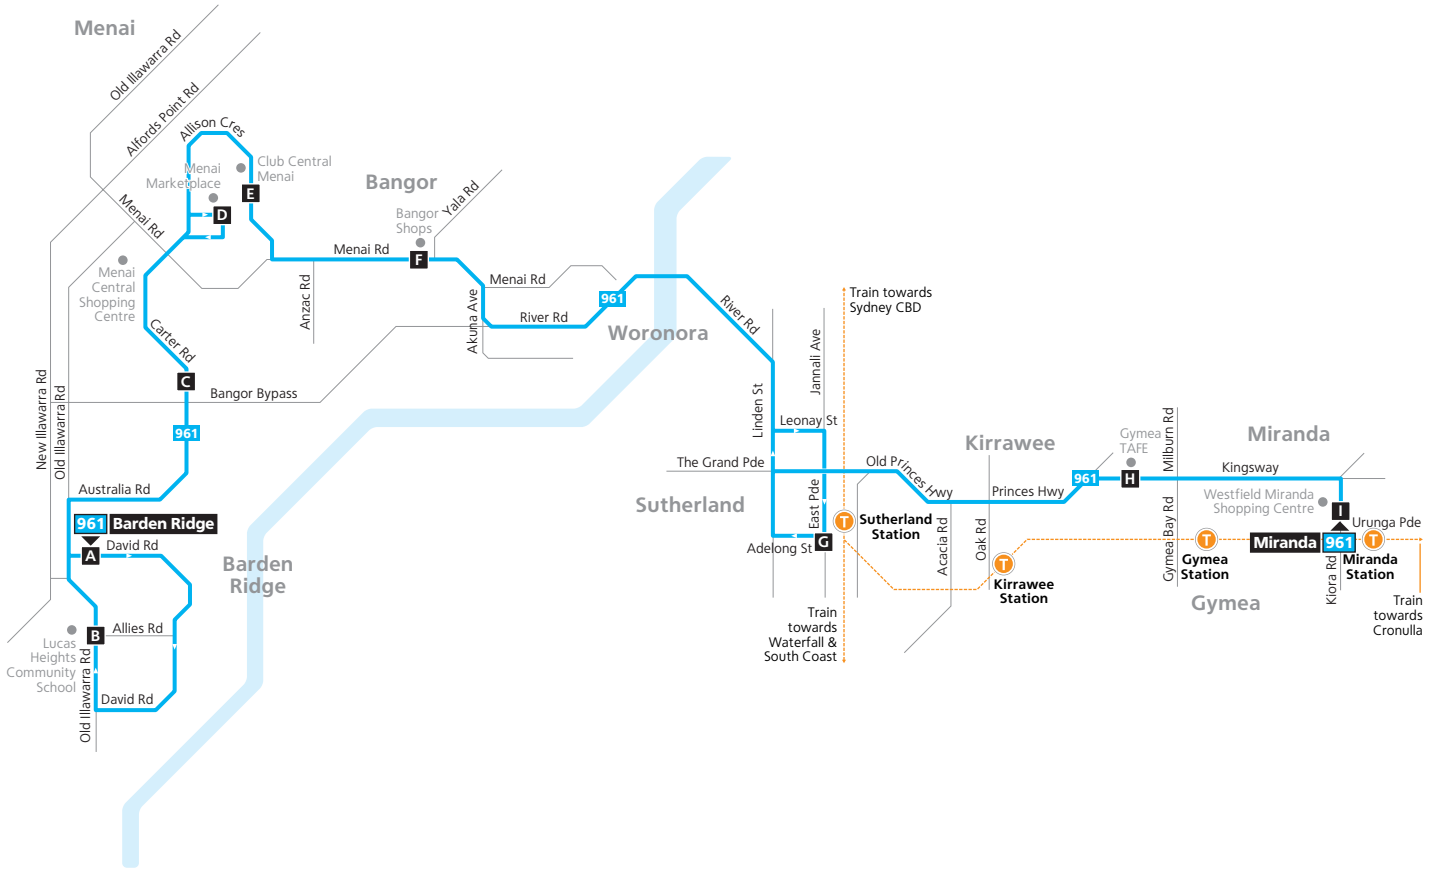

Route 961

Legend

- Bus route
- 961 Bus route number
- A Timing point
- T Train line/station