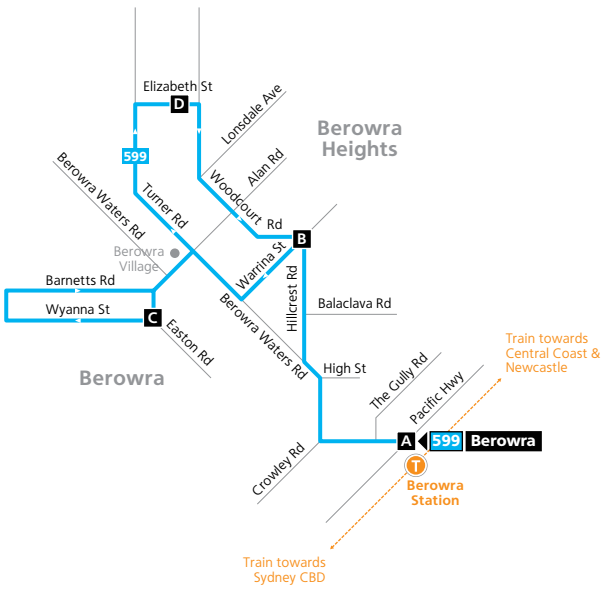

Route 599

Legend

- Bus route
- Bus route number
- Timing point
- Train line/station

Diagrammatic Map
Not to Scale