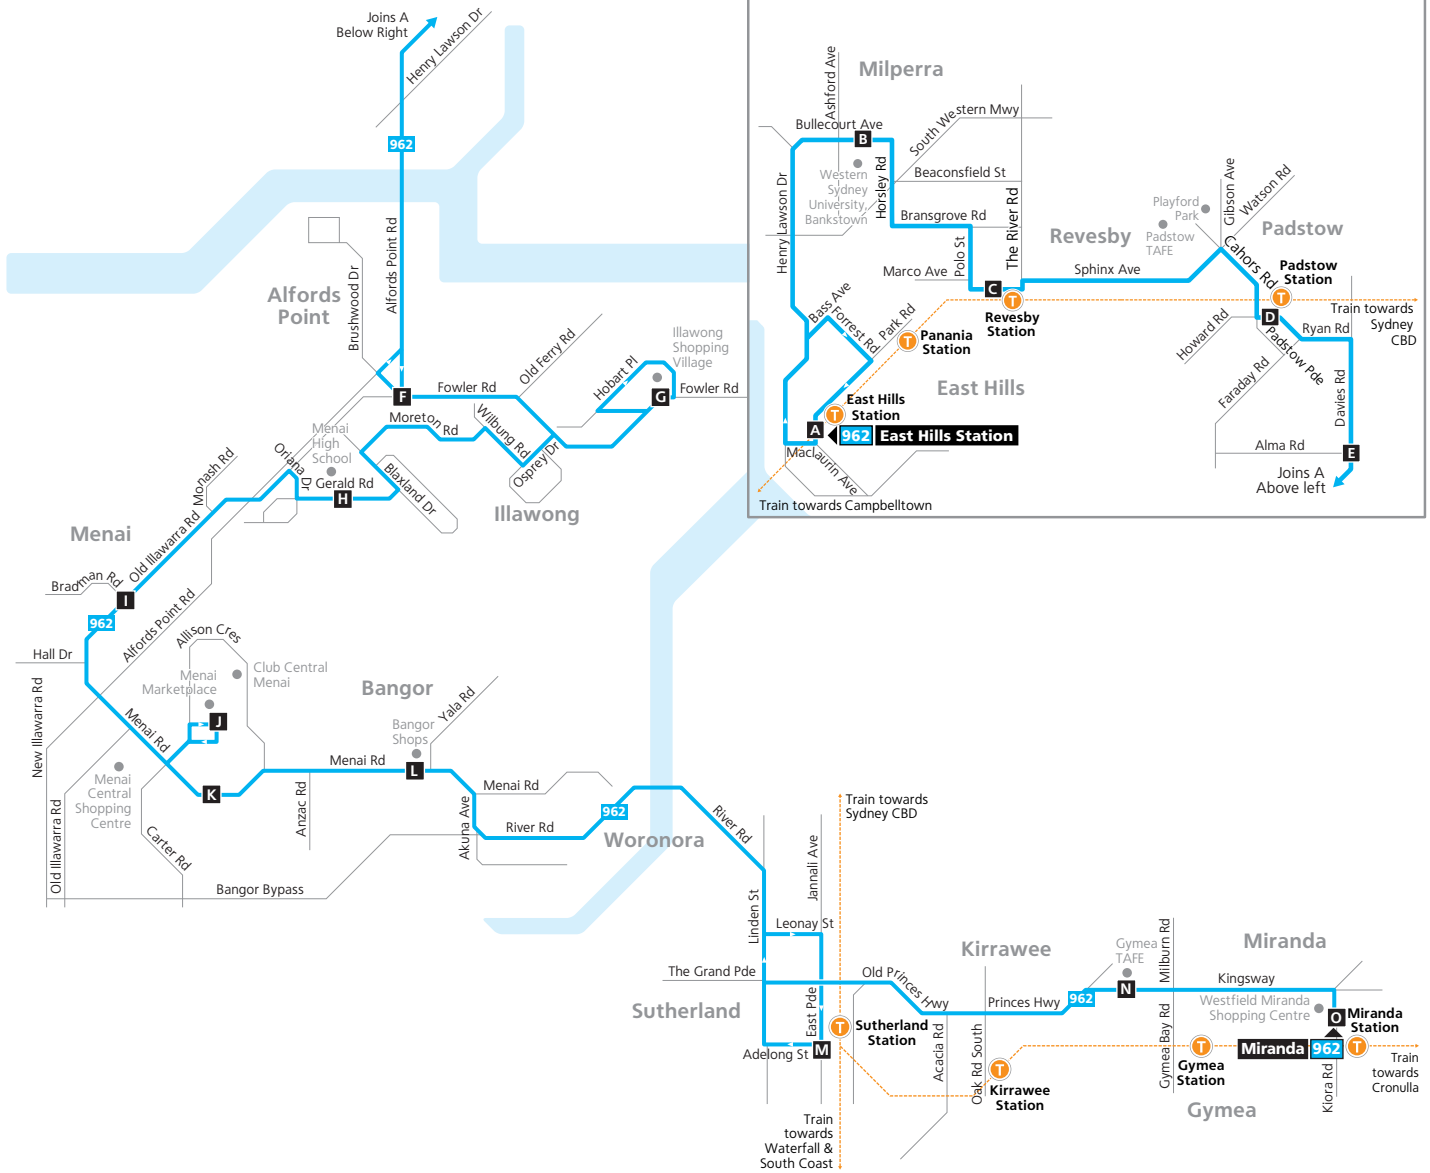

Route 962

Legend

- Bus route
- 962 Bus route number
- **A** Timing point
- **T** Train line/station