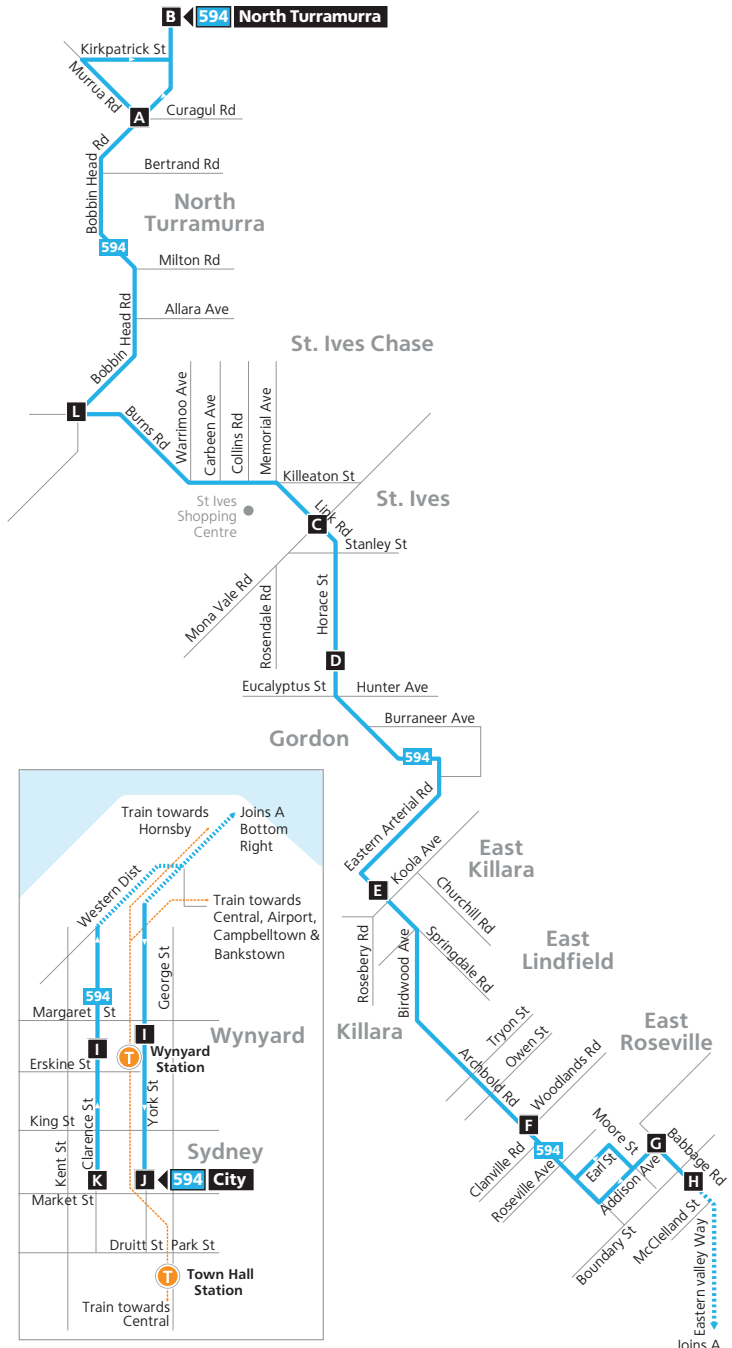

Route 594

- Legend**
- Bus route
 - Bus route number
 - Timing point
 - Train line/station

Diagrammatic Map
Not to Scale

transportnsw.info

594

North Turramurra to City
servicing St Ives, Killara, East Lindfield & East Roseville