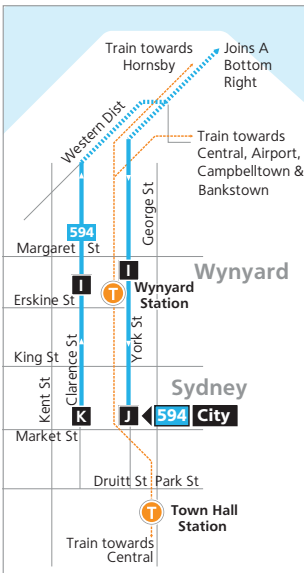

Route 594

- Legend**
- Bus route
 - Bus route number
 - Timing point
 - Train line/station

Diagrammatic Map
Not to Scale

transportnsw.info

594

North Turramurra to City
servicing St Ives, Killara, East Lindfield & East Roseville