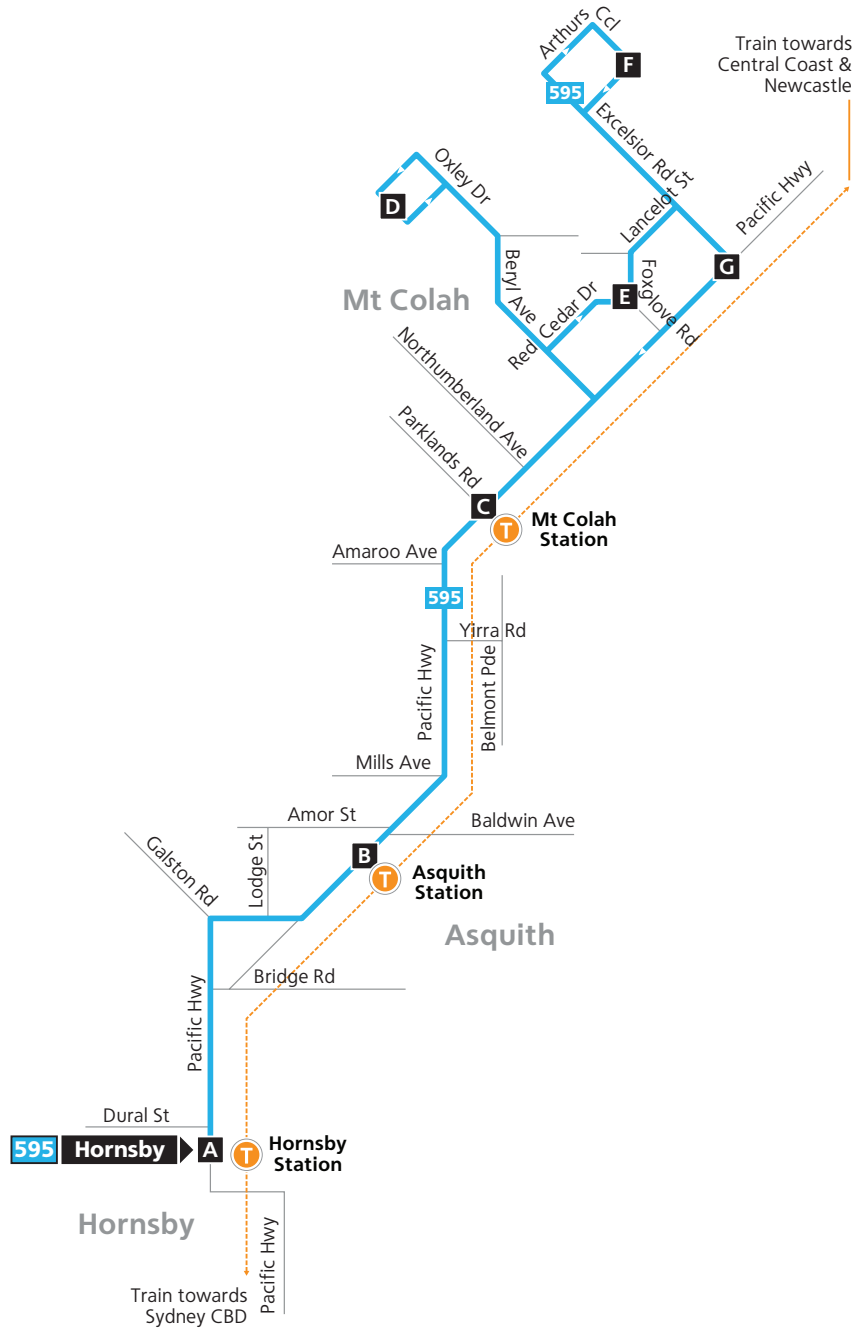

Route 595

Legend

- Bus route
- Bus route number
- Timing point
- Train line/station

Diagrammatic Map
Not to Scale
North