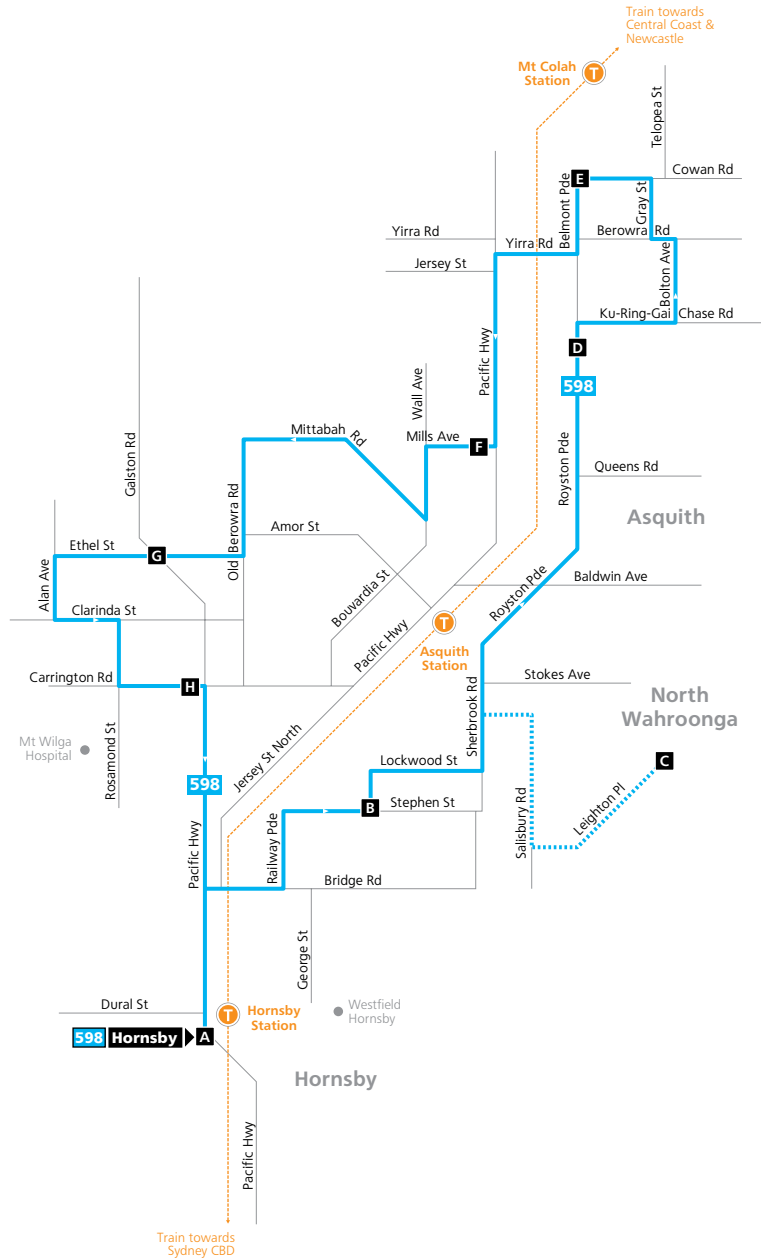

Route 598

Legend

- Bus route
- 598 Bus route number
- A Timing point
- T Train line/station
- ⋯ Limited service