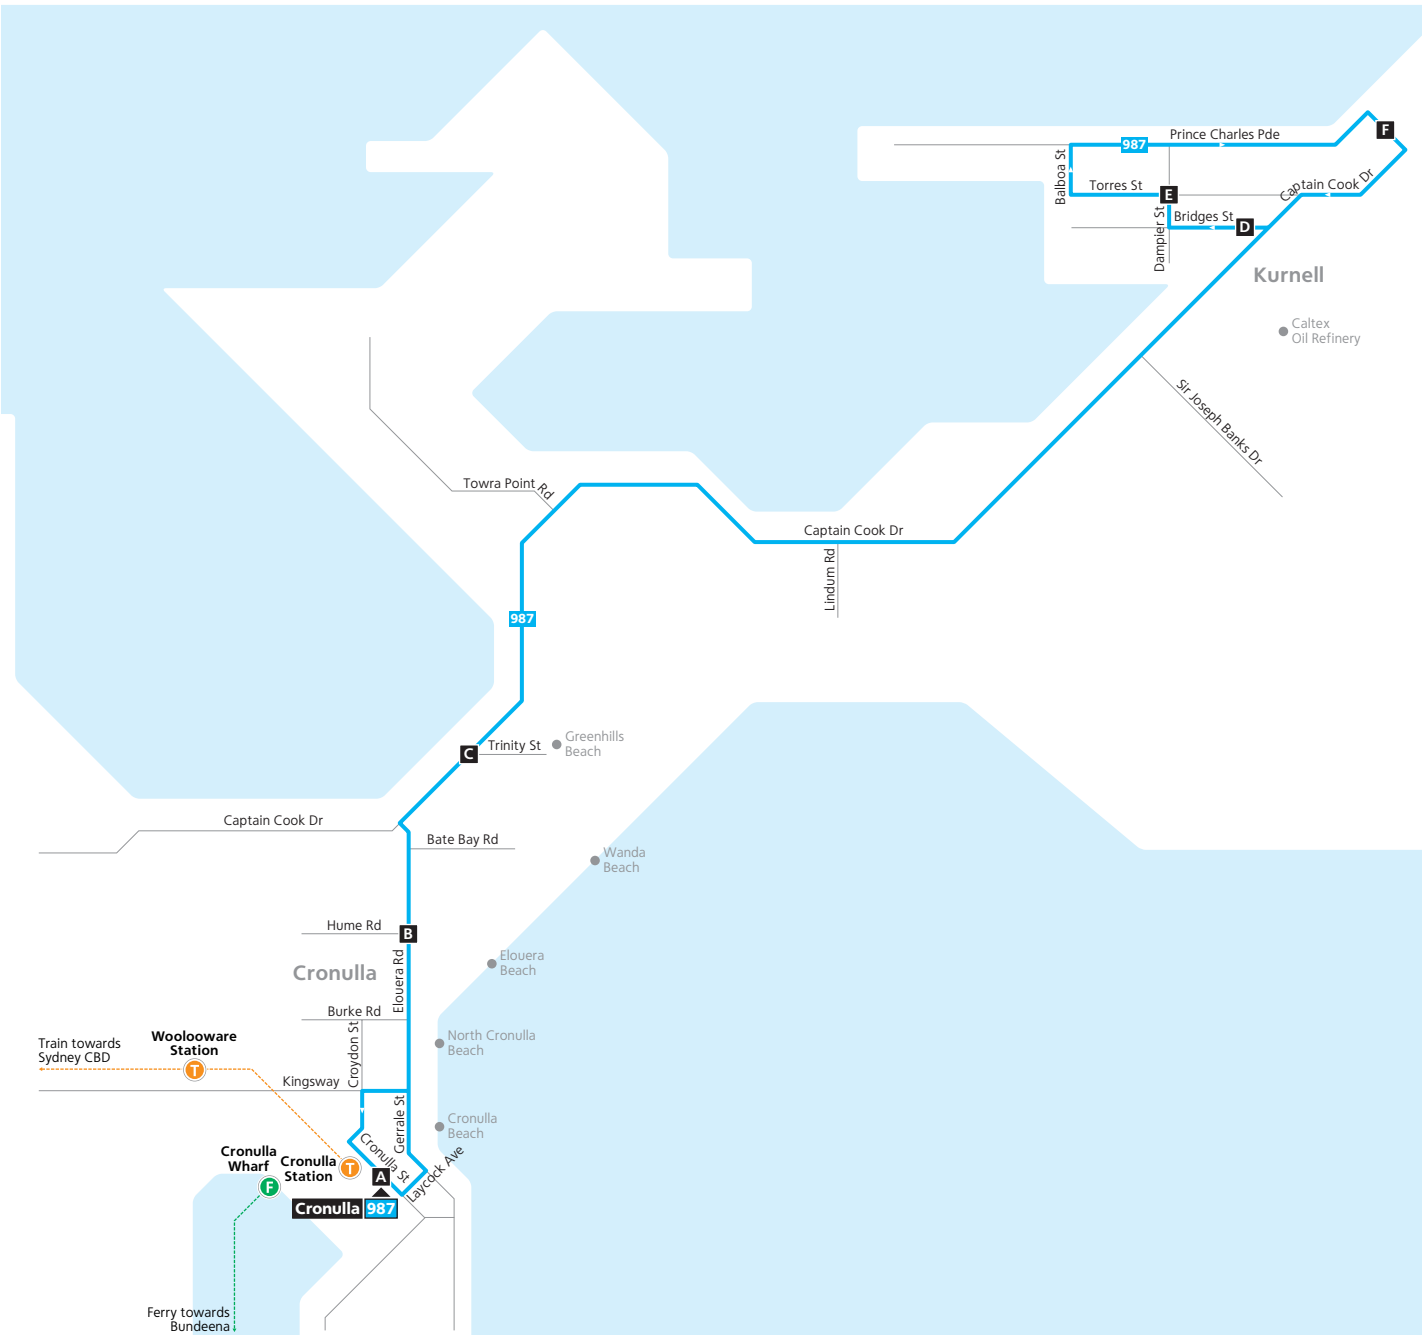

Route 987

Legend

- Bus route
- Bus route number
- Timing point
- Train line/station
- Ferry route/wharf