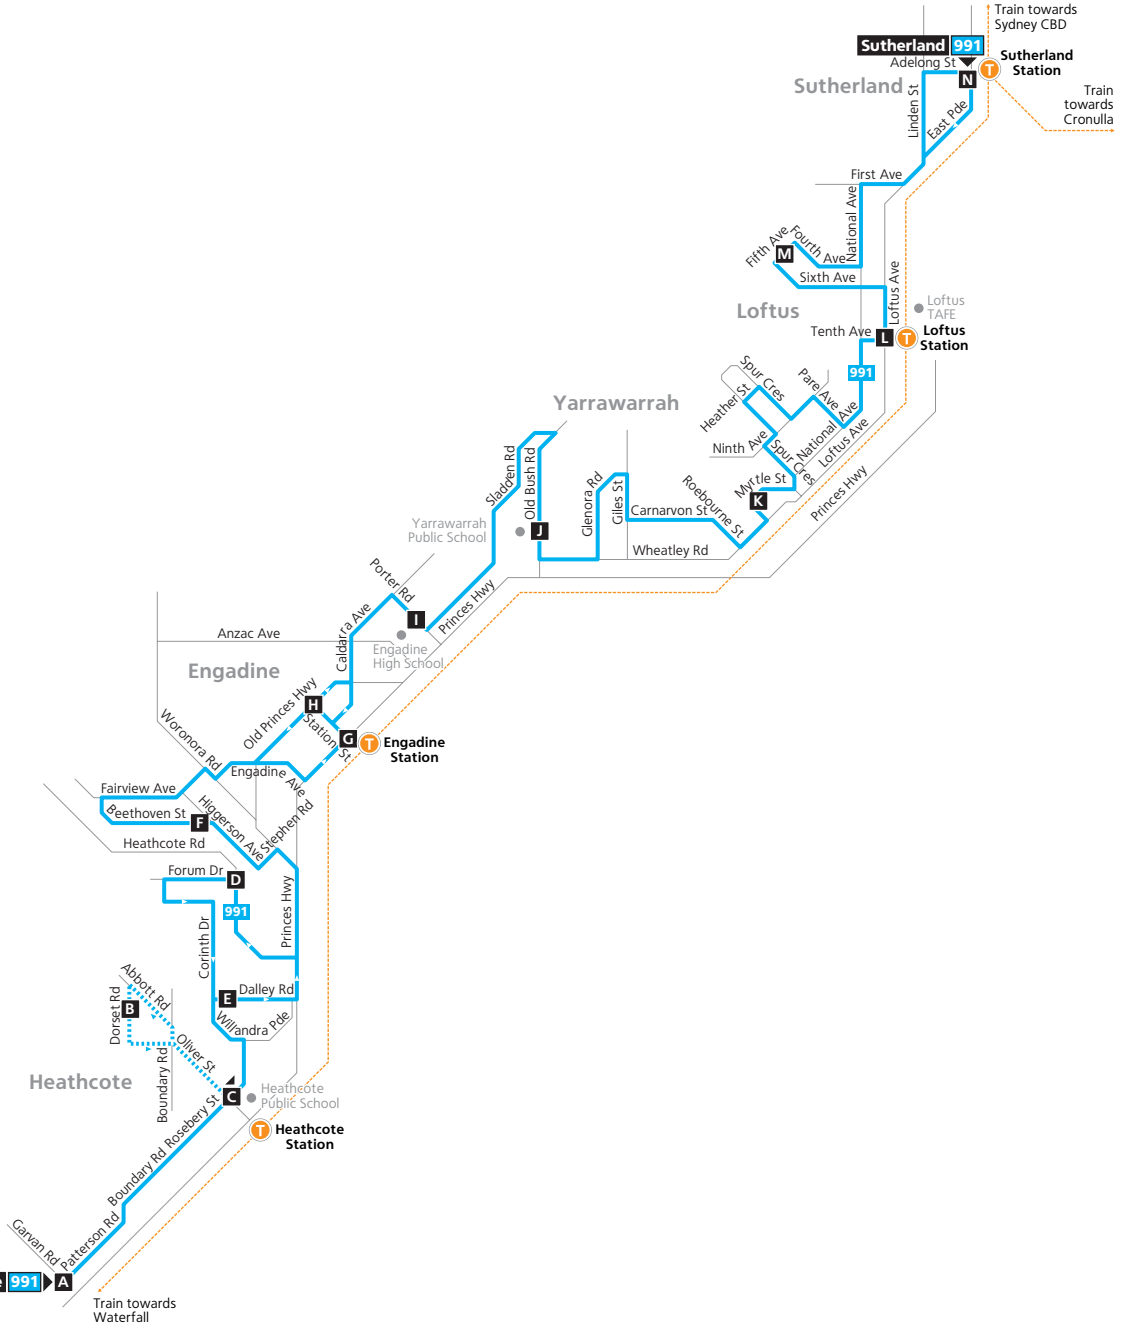

## Timing points

- A** Garvan Road
- B** Dorset Road
- C** Heathcote Public School
- D** Forum Drive
- E** Dalley Road
- F** Beethoven Street
- G** Engadine Station
- H** Engadine Post Office
- I** Engadine High School
- J** Yarrawarra Public School
- K** Myrtle Street
- L** Loftus Station
- M** Fifth Avenue
- N** Sutherland Station

Heathcote to Sutherland

<b>Monday to Friday</b>								
map ref	Route Number	991	991	991	991	991	991	991
<b>A</b>	Garvan Road	-	-	-	-	S07:57	08:50	11:50 14:50
<b>B</b>	Dorset Road	-	-	-	-	S08:00	-	-
<b>C</b>	Heathcote Public School	-	-	-	-	S08:03	08:53	11:53 14:53
<b>D</b>	Forum Drive	-	-	-	-	S08:10	-	-
<b>E</b>	Dalley Road	-	-	-	-	S08:14	08:55	11:55 14:55
<b>F</b>	Beethoven Street	-	-	-	-	S08:24	09:00	12:00 15:00
<b>G</b>	Engadine Station	-	-	-	-	S08:39	A09:05	12:05 B15:10
<b>I</b>	Engadine High School	S07:14	-	-	-	-	09:08	12:08 15:23
<b>J</b>	Yarrawarra Public School	S07:18	S07:40	08:02	-	-	09:12	12:12 15:27
<b>K</b>	Myrtle Street	S07:25	S07:47	08:09	-	-	09:19	12:19 15:34
<b>L</b>	Loftus Station	S07:31	S07:53	08:15	S08:20	-	09:25	12:25 15:43
<b>M</b>	Fifth Avenue	S07:34	S07:56	08:18	S08:24	-	09:28	12:28 15:46
<b>N</b>	Sutherland Station	S07:40	S08:02	08:24	S08:32	-	09:33	12:33 15:56

# Route 991

## Legend

- Bus route
- ⋯ Limited service
- 991 Bus route number
- A Timing point
- T Train line/station