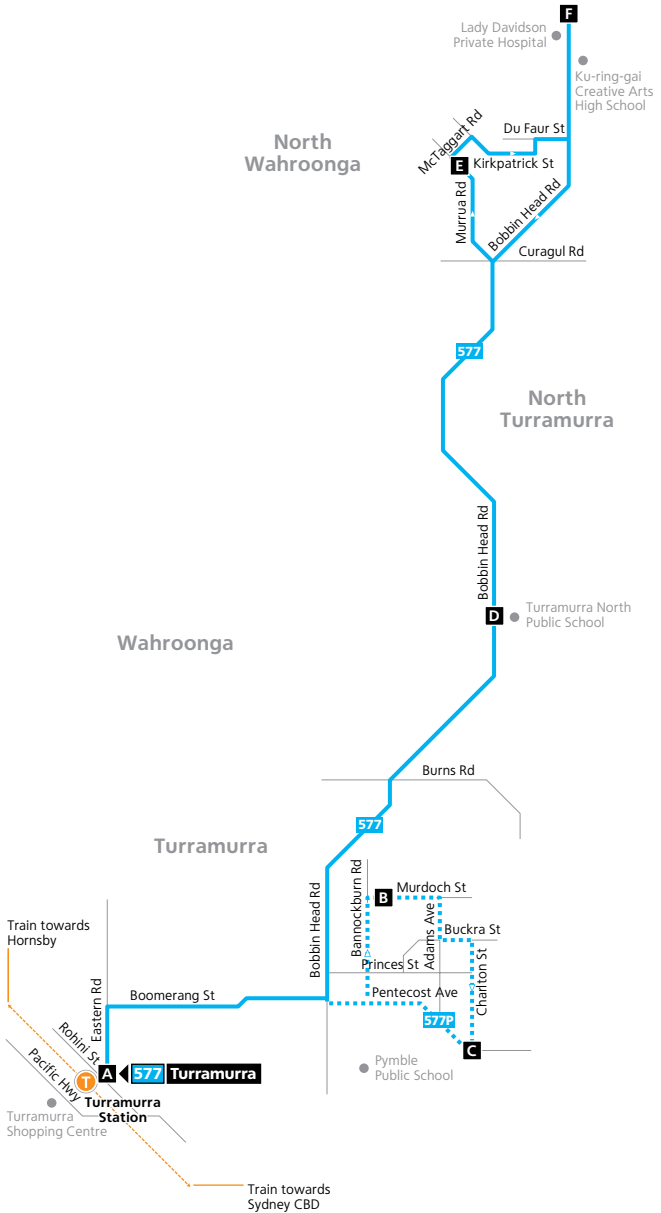

Routes 577, 577P

Legend

- Bus route
- 576 Bus route number
- A Timing point
- T Train line/station

Diagrammatic Map
Not to Scale
North