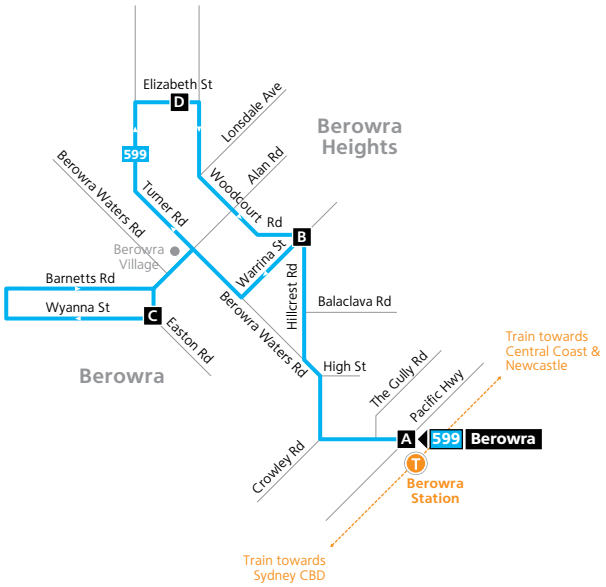

Route 599

Legend

- Bus route
- Bus route number
- Timing point
- Train line/station

Diagrammatic Map
Not to Scale