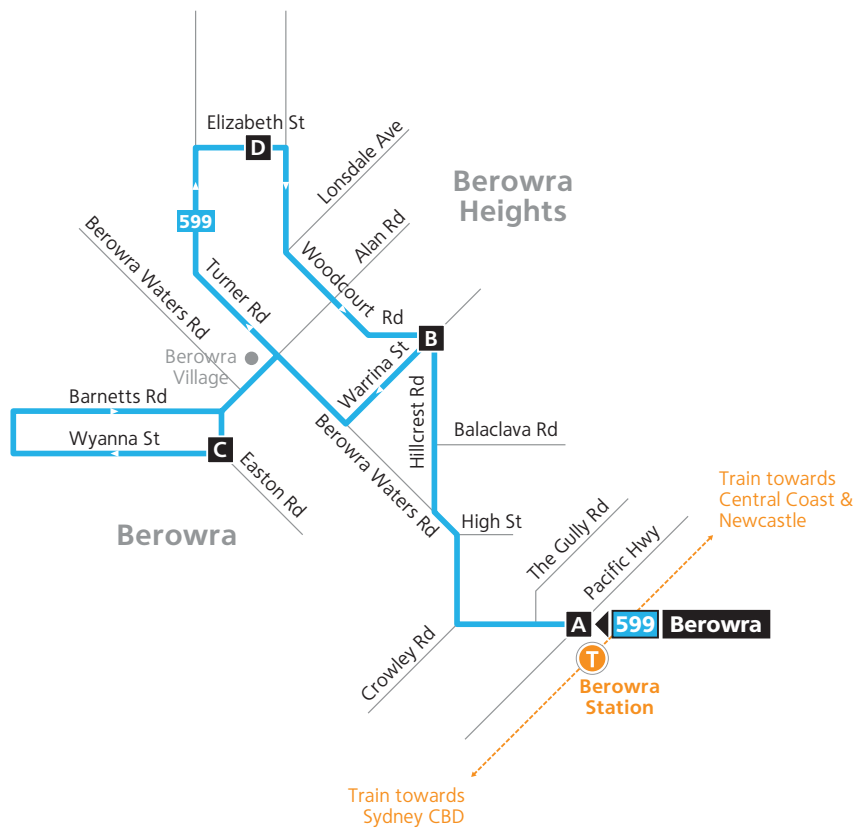

Route 599

Legend

- Bus route
- 599 Bus route number
- A Timing point
- T Train line/station

Diagrammatic Map
Not to Scale