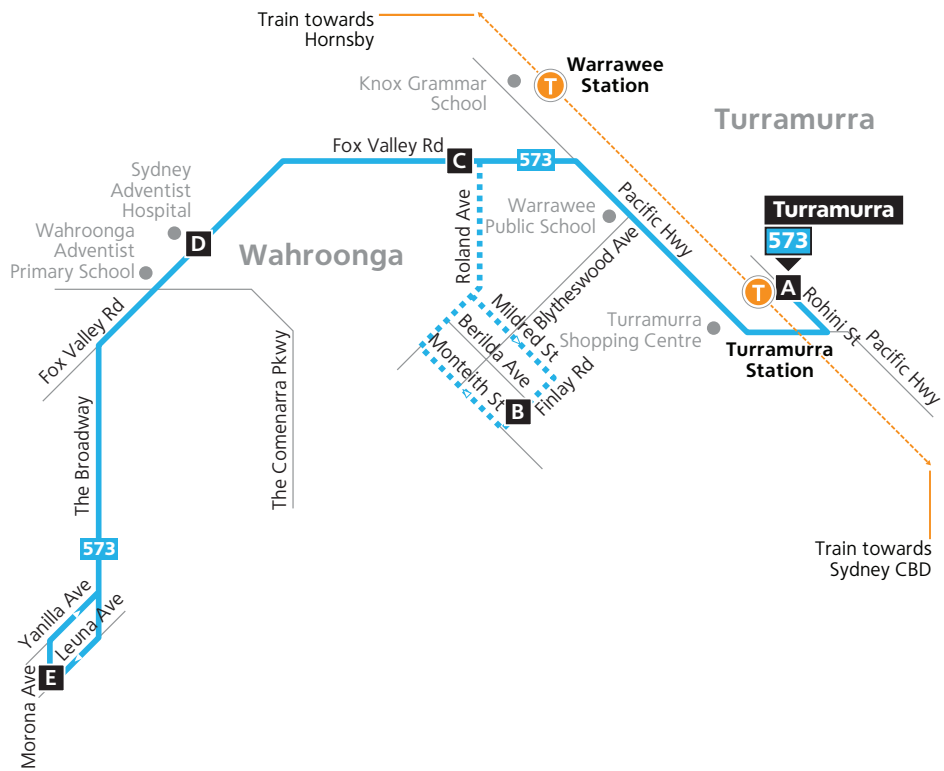

# Route 573

## Legend

- Bus route
- 573 Bus route number
- A Timing point
- T Train line/station

Diagrammatic Map  
Not to Scale