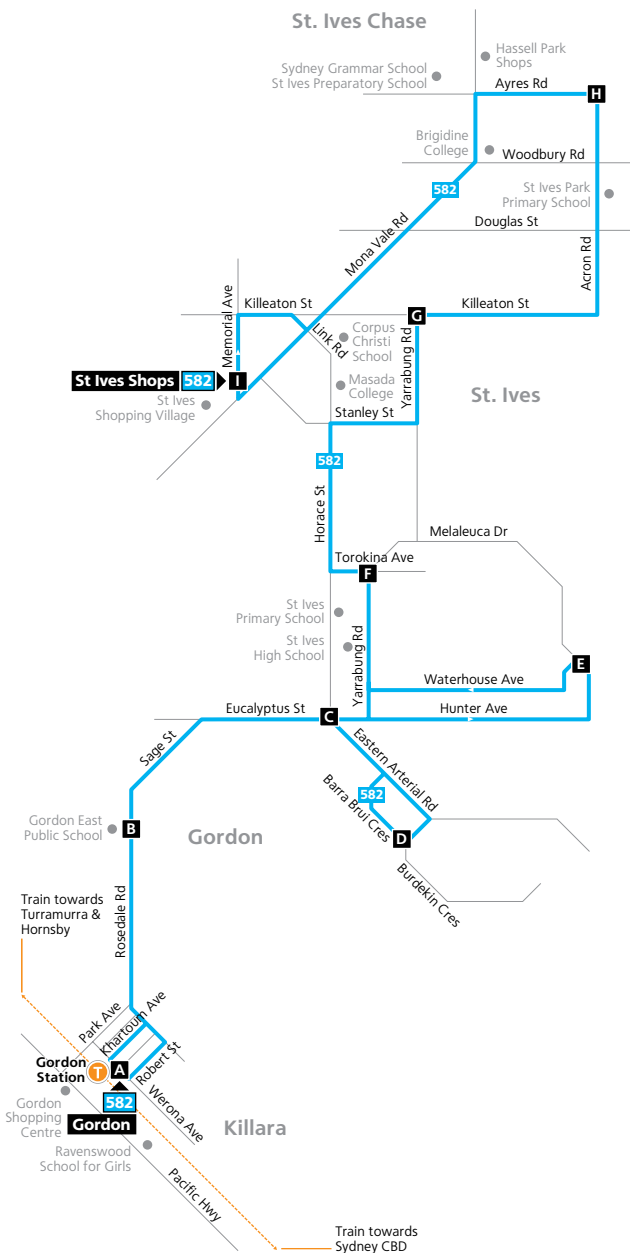

Route 582

Legend

- Bus route
- 582 Bus route number
- A Timing point
- T Train line/station

Diagrammatic Map
Not to Scale
North