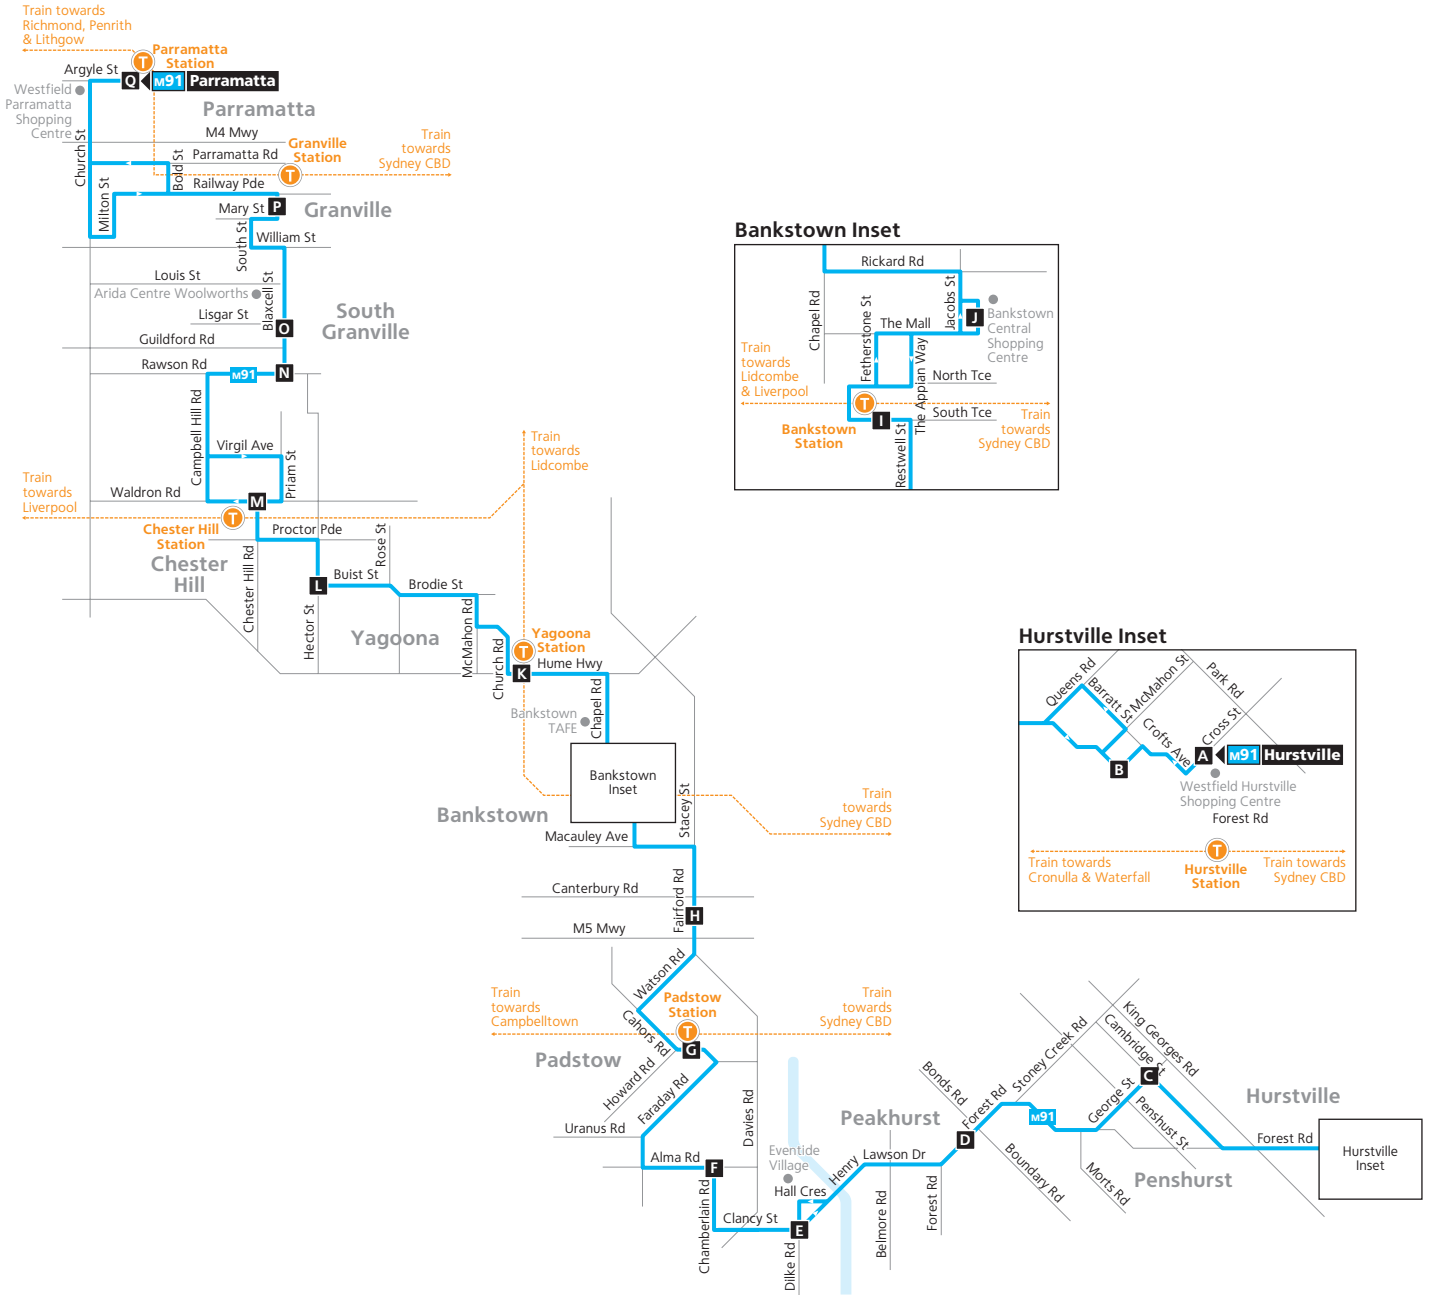

Route M91

1. **Legend**
2. Bus route
   - M91 Bus route number
   - A Timing point
   - T Train line/station