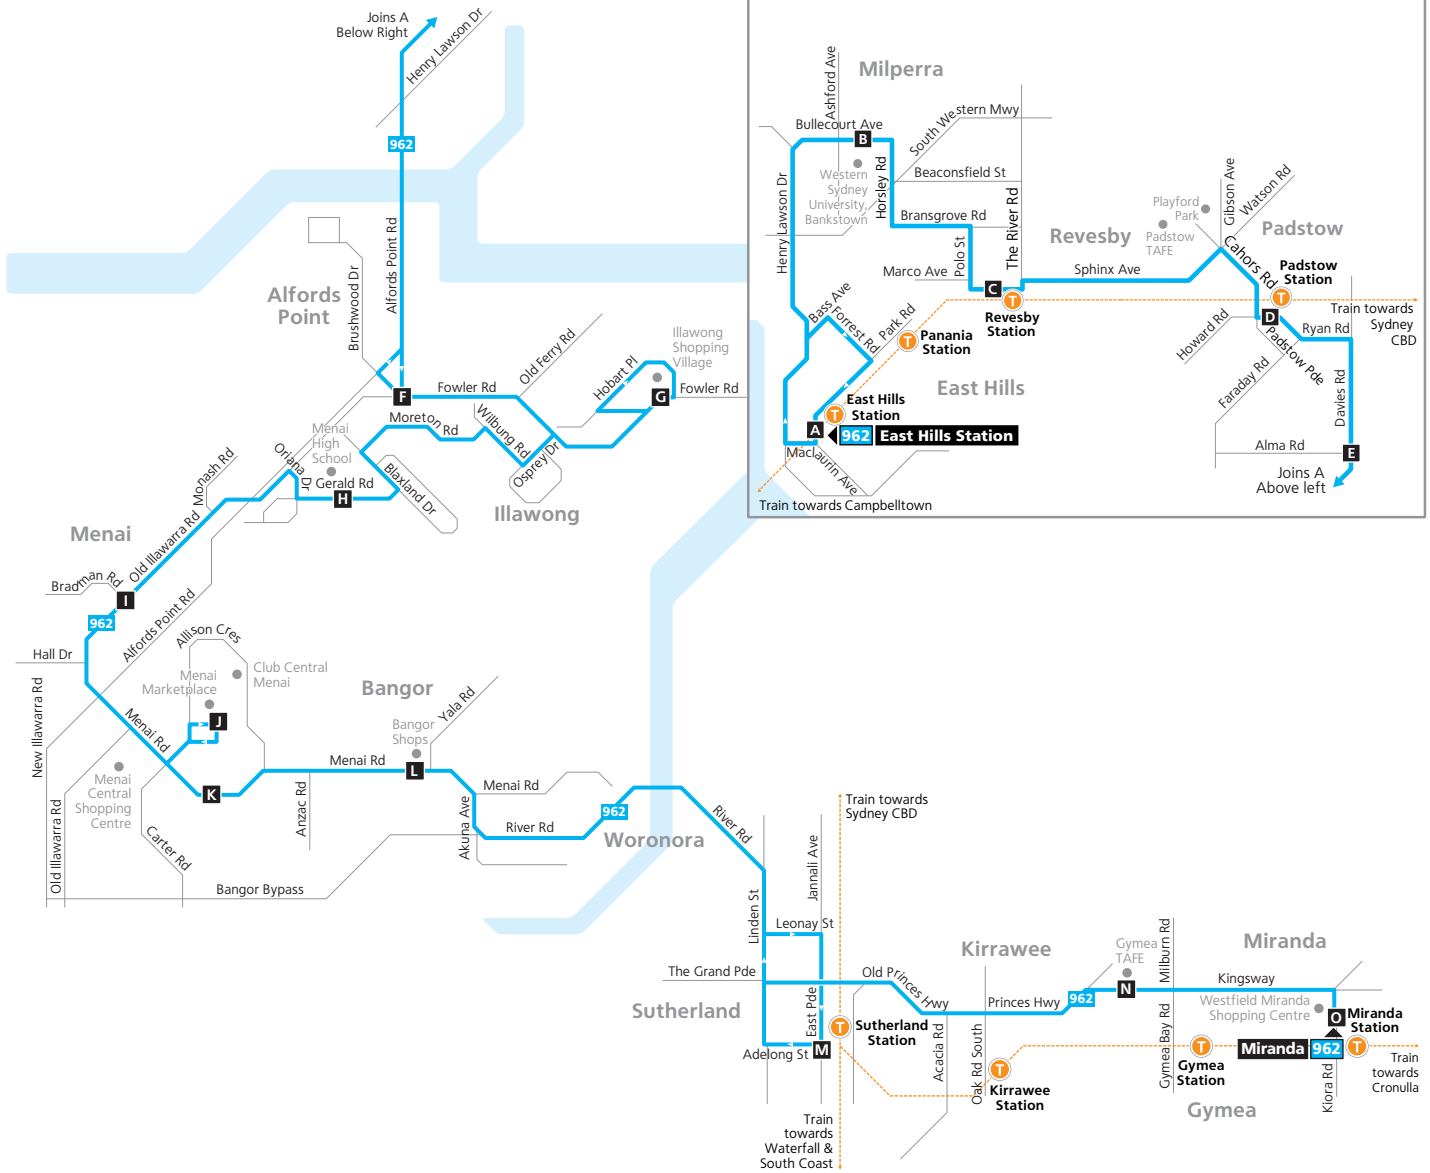

Route 962

Legend

- Bus route
- Bus route number
- Timing point
- Train line/station

Diagrammatic Map
Not to Scale