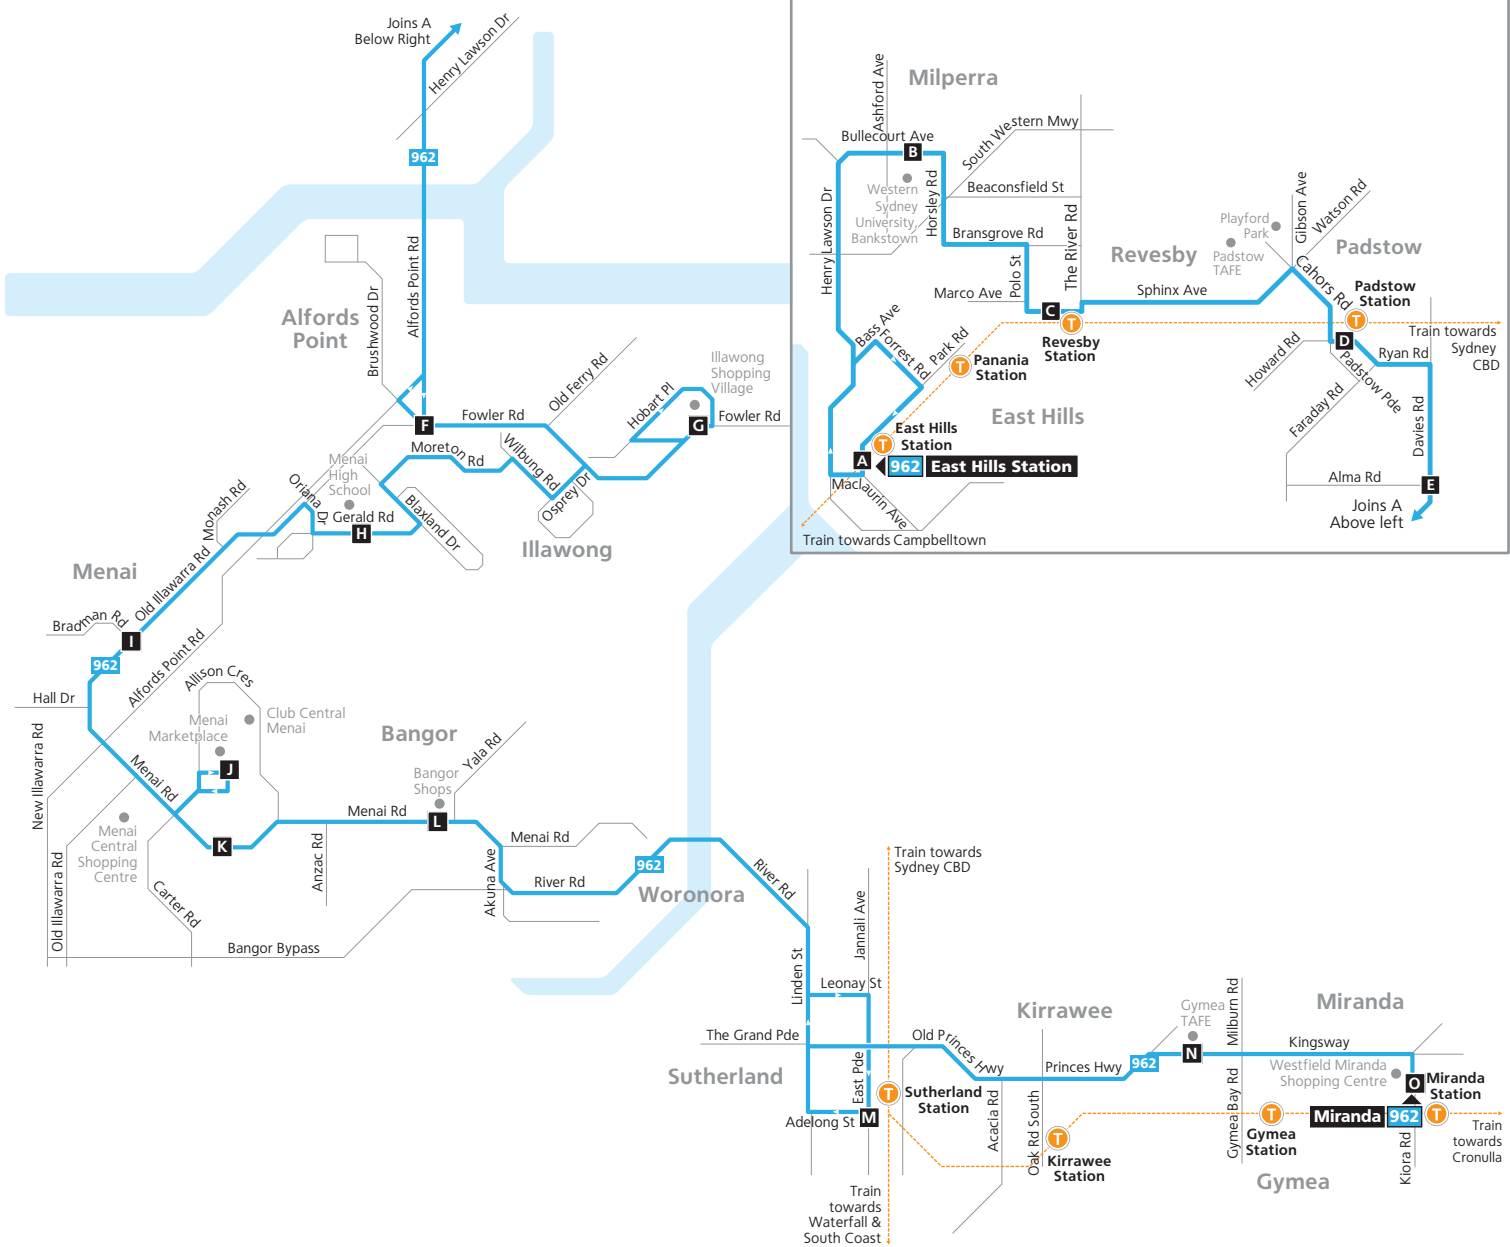

Route 962

- Legend**
- Bus route
 - 962 Bus route number
 - A Timing point
 - T Train line/station

North
Diagrammatic Map
Not to Scale