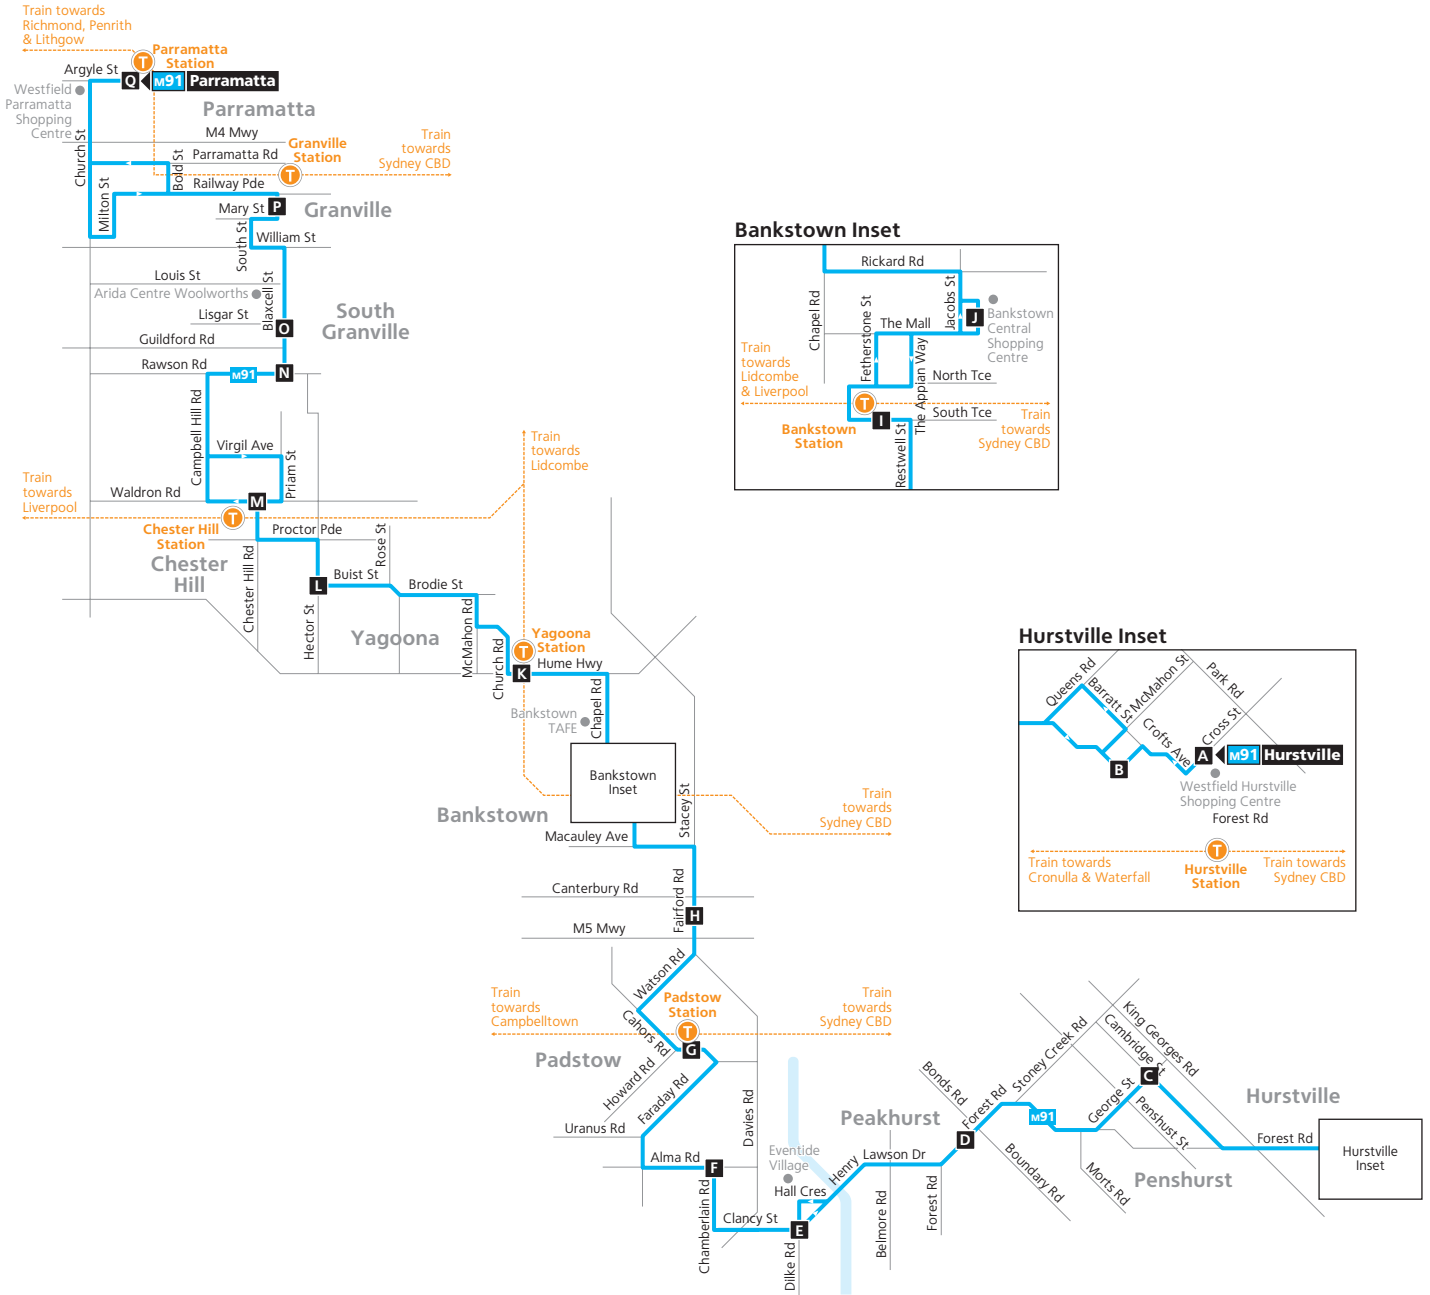

Route M91

1. **Legend**
2. Bus route
   - Bus route number
   - Timing point
   - Train line/station