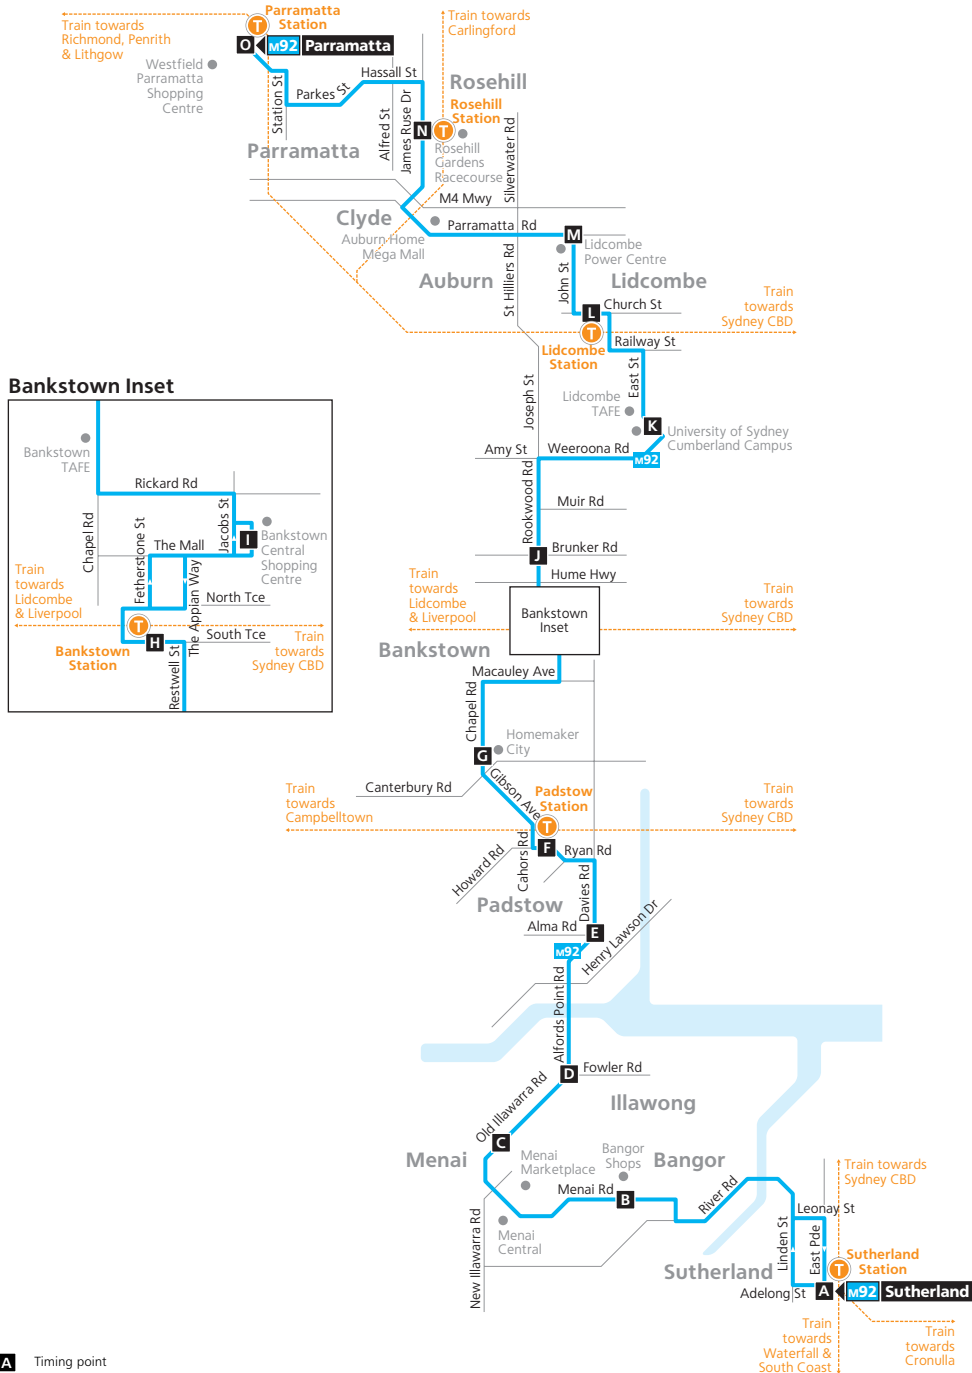

Route M92

Bankstown Inset

Legend

- Bus route
- Timing point
- Bus route number
- Train line/station