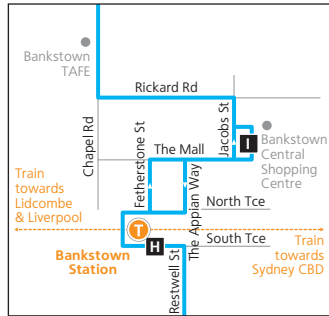

Bankstown Inset

Legend

- Bus route
- Timing point
- Bus route number
- Train line/station