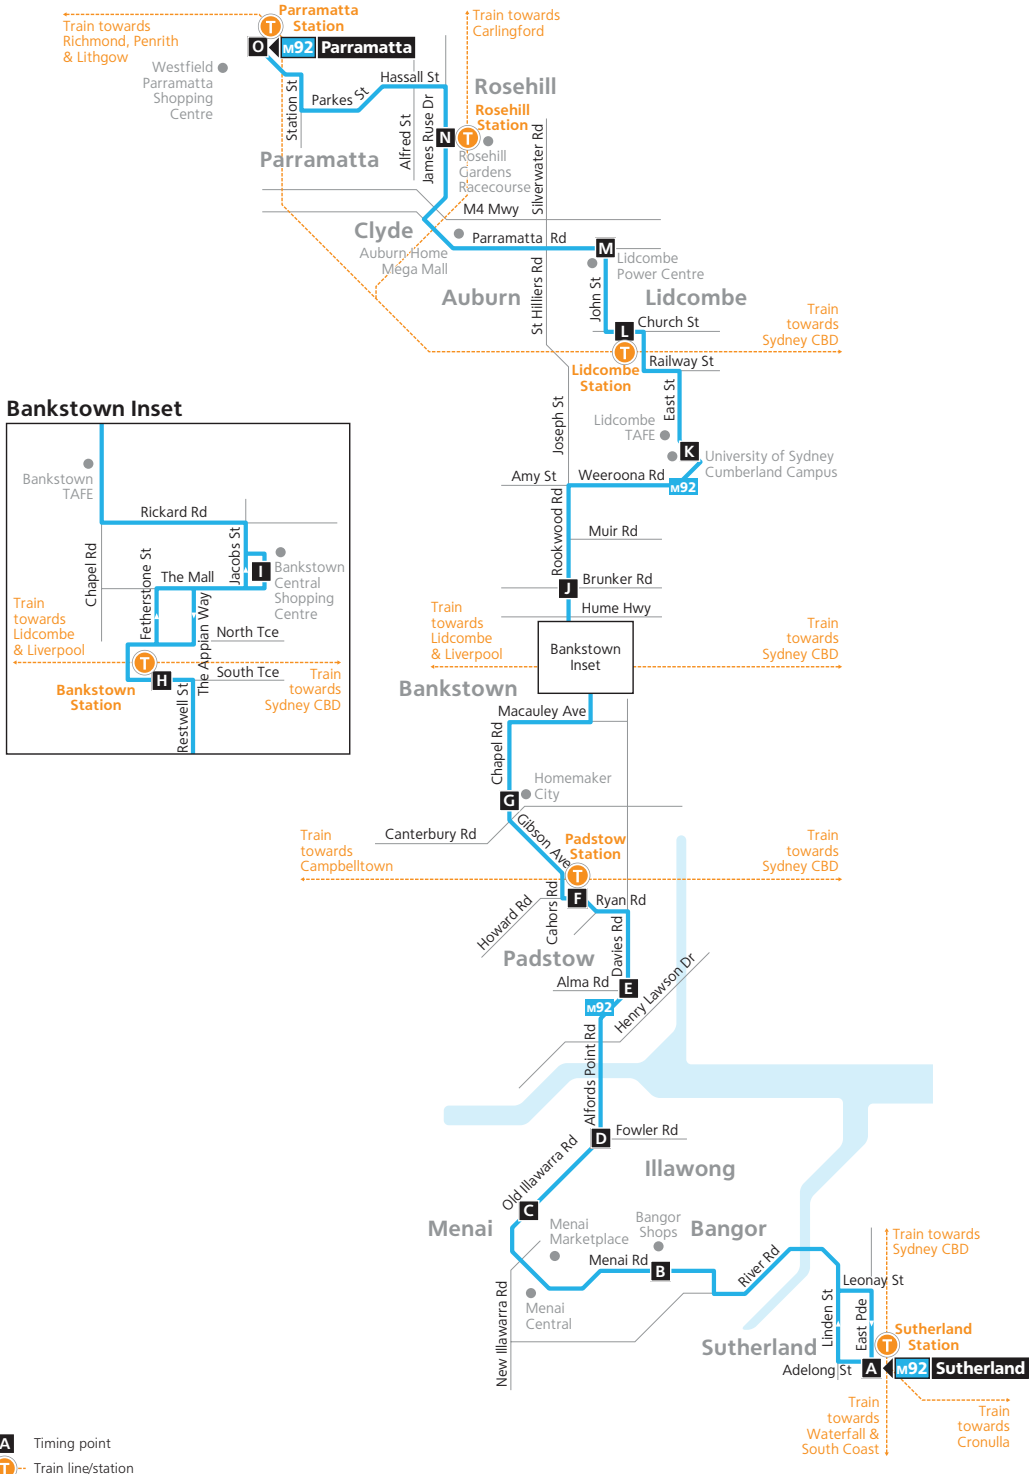

Route m92

- Legend**
- Bus route
 - m92 Bus route number
 - A Timing point
 - T Train line/station

Diagrammatic Map
Not to Scale