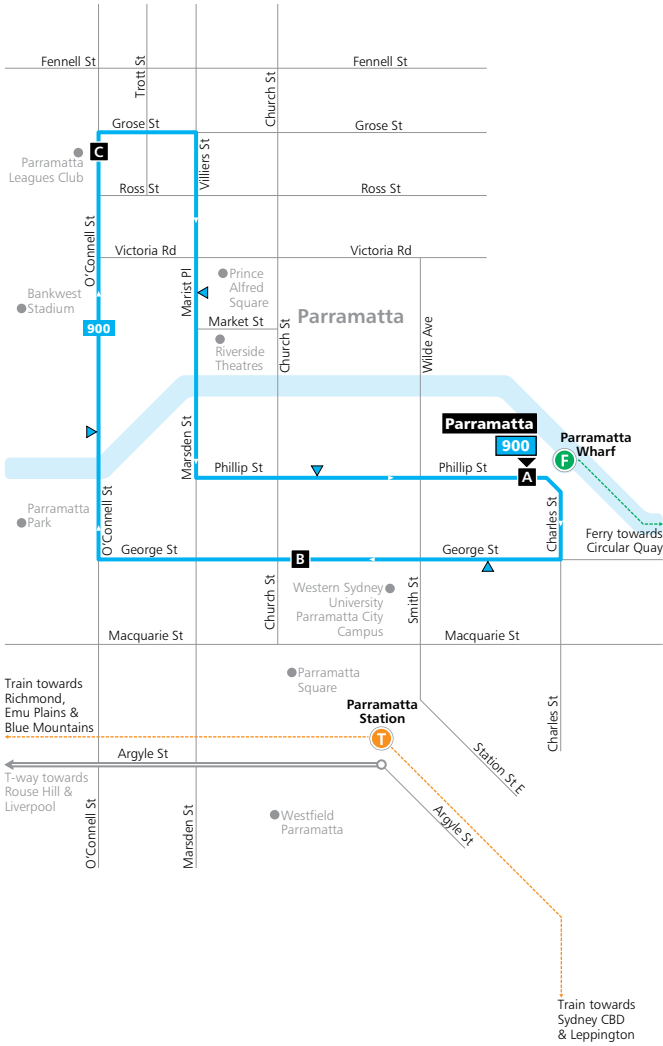

Route 900

- Legend**
- Bus route
 - 900 Bus route number
 - A Timing point
 - ▶ Bus stops (other than timing points)
 - T Train line/station
 - F Ferry route/wharf
 - T-way/stop near route

Diagrammatic Map
Not to Scale

Monday to Friday (cont)																					
<small>map ref</small>	Route Number	900	900	900	900	900	900	900	900	900	900	900	900	900	900	900	900	900	900	900	
A	Parramatta Ferry Wharf Phillip St	11:10	11:22	11:35	11:47	12:00	12:12	12:25	12:37	12:50	13:02	13:15	13:27	13:40	13:52	14:05	14:17	14:30	14:42	14:55	15:07
B	George St before Church St	11:15	11:27	11:40	11:52	12:05	12:17	12:30	12:42	12:55	13:07	13:20	13:32	13:45	13:57	14:10	14:22	14:35	14:47	15:00	15:12
C	Parramatta Leagues Club O'Connell St	11:23	11:35	11:48	12:00	12:13	12:25	12:38	12:50	13:03	13:15	13:28	13:40	13:53	14:05	14:18	14:30	14:43	14:55	15:08	15:20
A	Parramatta Ferry Wharf Phillip St	11:32	11:44	11:57	12:09	12:22	12:34	12:47	12:59	13:12	13:24	13:37	13:49	14:02	14:14	14:27	14:39	14:52	15:04	15:17	15:29

Monday to Friday (cont)																	
<small>map ref</small>	Route Number	900	900	900	900	900	900	900	900	900	900	900	900	900	900		
A	Parramatta Ferry Wharf Phillip St	15:20	15:32	15:45	15:57	16:10	16:22	16:35	16:47	17:00	17:12	17:25	17:37	17:50	18:02	18:15	18:30
B	George St before Church St	15:25	15:37	15:50	16:02	16:15	16:27	16:40	16:52	17:05	17:17	17:30	17:42	17:55	18:07	18:20	18:35
C	Parramatta Leagues Club O'Connell St	15:33	15:45	15:58	16:10	16:23	16:35	16:48	17:00	17:13	17:25	17:38	17:50	18:03	18:15	18:28	18:43
A	Parramatta Ferry Wharf Phillip St	15:42	15:54	16:07	16:19	16:32	16:44	16:57	17:09	17:22	17:34	17:47	17:59	18:12	18:24	18:37	18:52