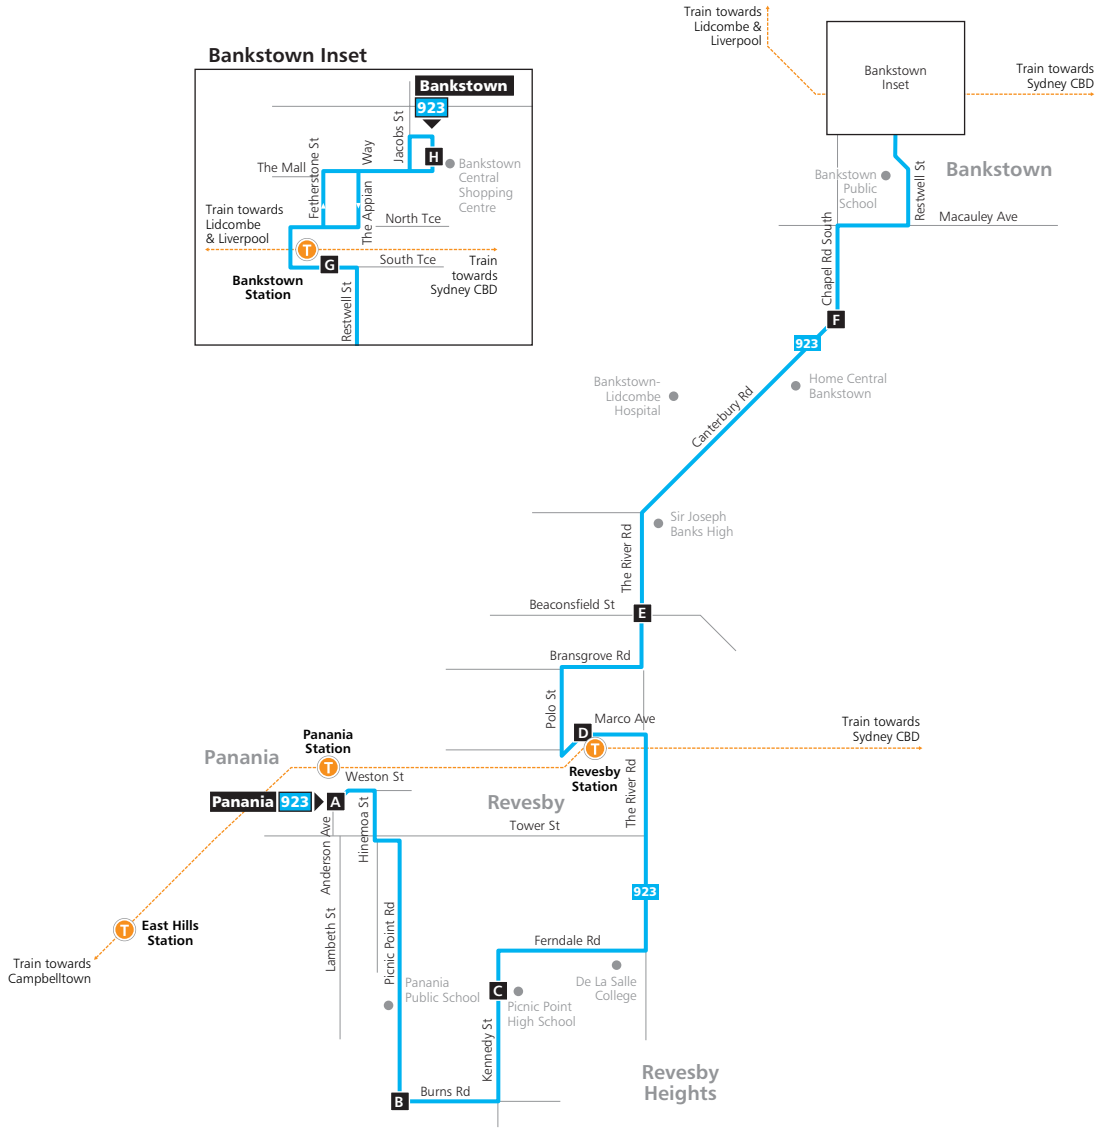

Route 923

Legend

- Bus route
- A Timing point
- 923 Bus route number
- T Train line/station