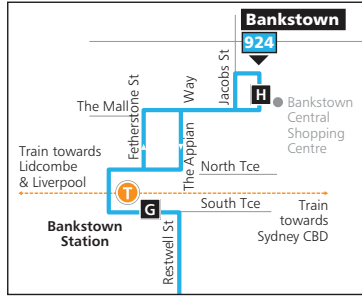

Route 924

Bankstown Inset

Legend

- Bus route
- Bus route number
- Timing point
- Train line/station

Diagrammatic Map
Not to Scale