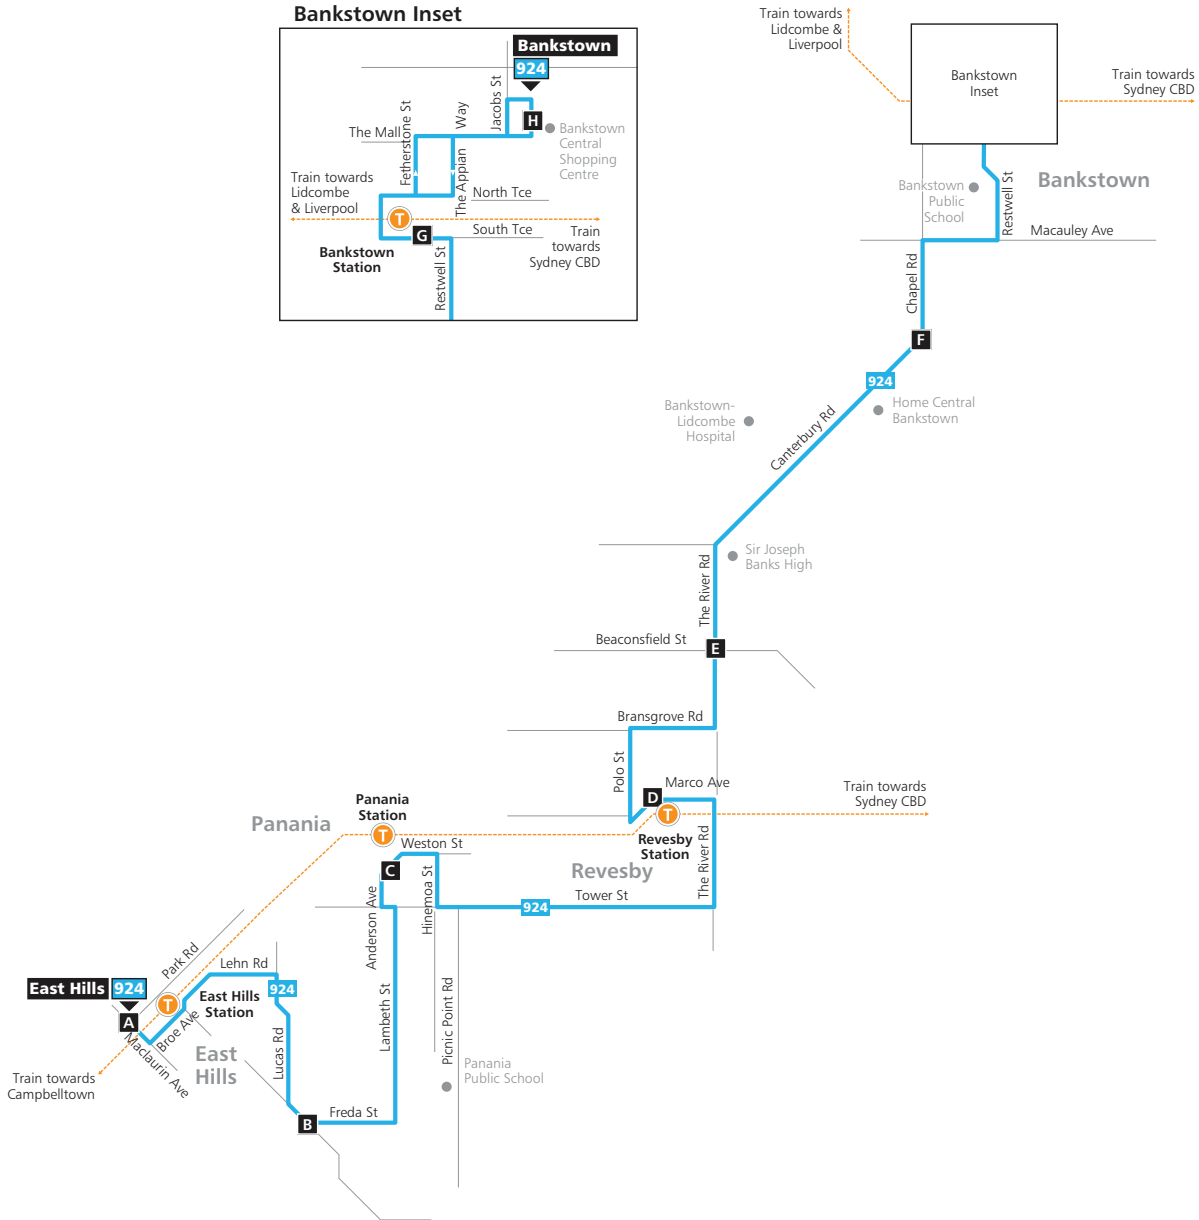

Route 924

Bankstown Inset

Legend

- Bus route
- Bus route number
- Timing point
- Train line/station

Diagrammatic Map
Not to Scale