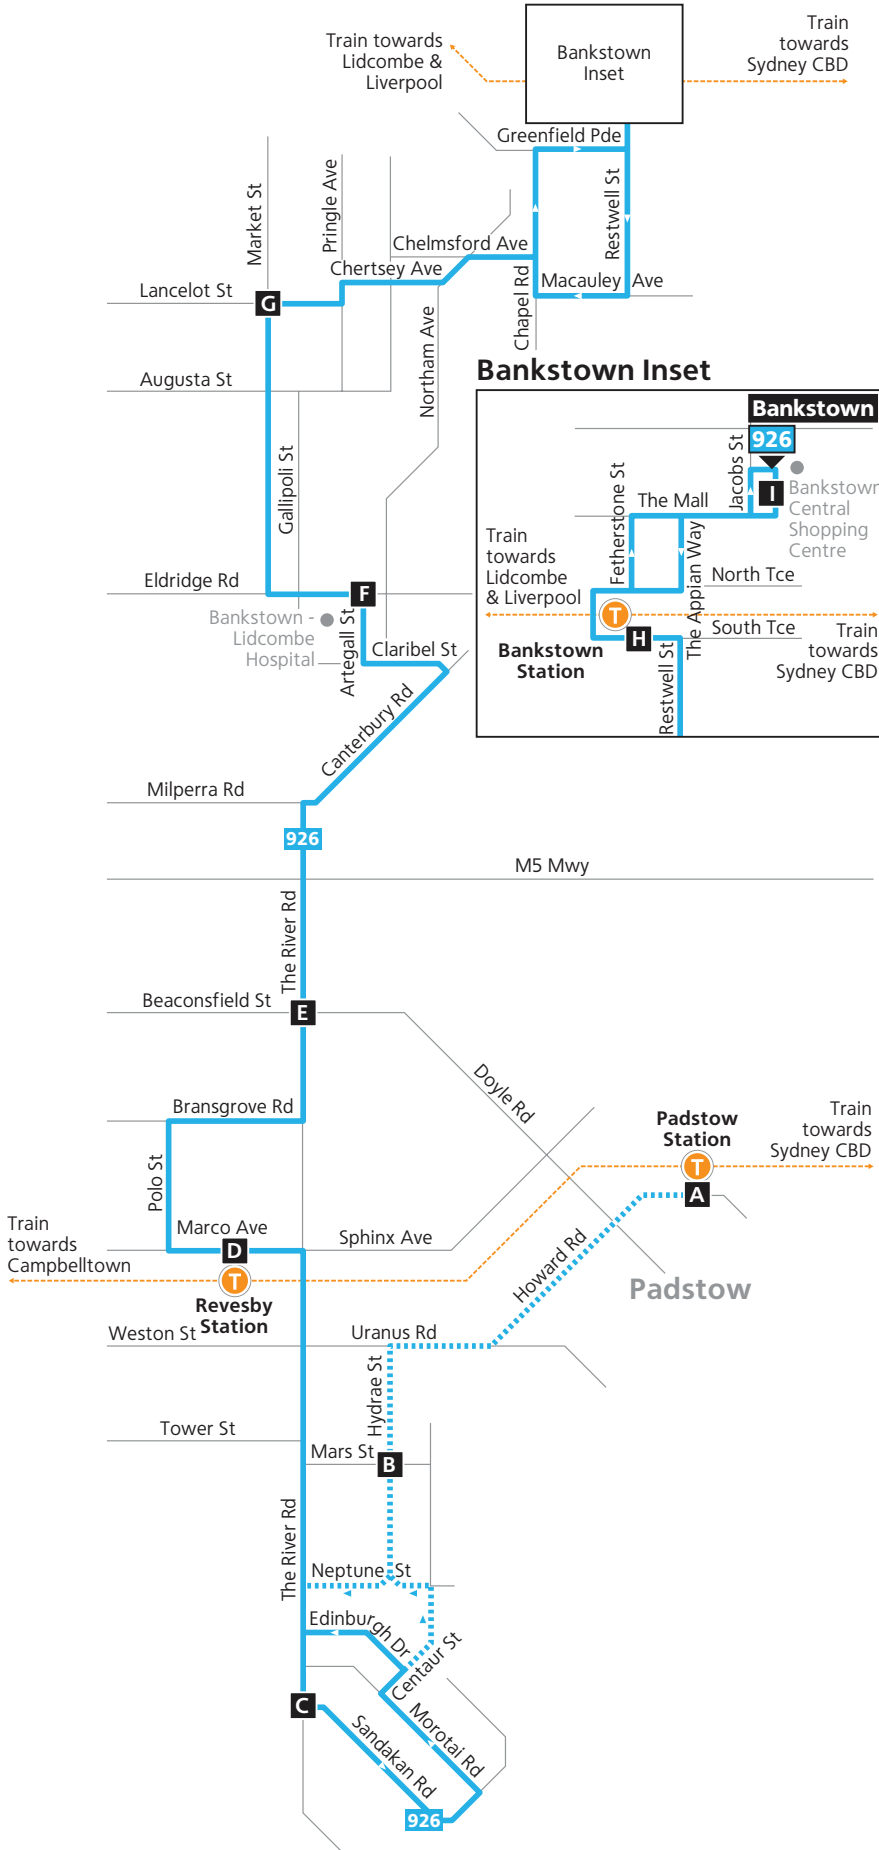

# Route 926

## Legend

- Bus route
- 926 Bus route number
- T Train line/station
- ⋯ Limited services
- A Timing point

Diagrammatic Map  
Not to Scale