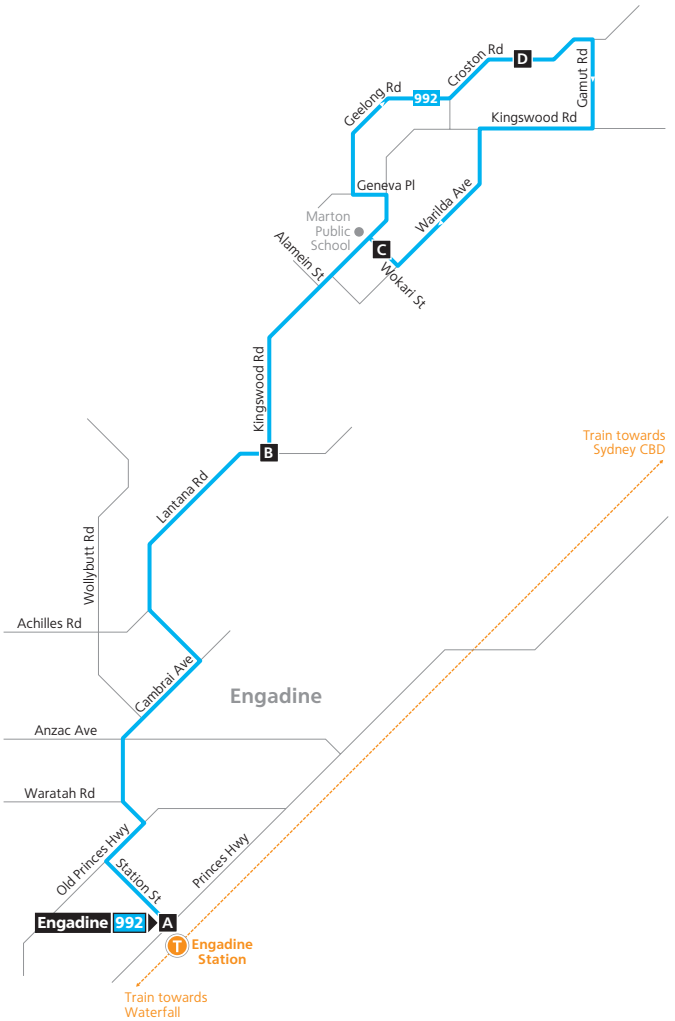

Route 992

Legend

- Bus route
- Bus route number
- Timing point
- Train line/station

Diagrammatic Map
Not to Scale